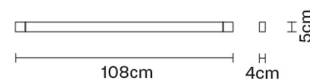

PIVOT

F39G0375

Vittorio Massimo

Description

Wall/ceiling lamp with grey painted aluminium structure. Adjustable light fitting.

Dimensions

Voltage

24Vdc

Net: 0.76 kg
Gross: 1.58 kg

Packaging

Volume: 0.016 m³
Number of boxes: 1

Material

Aluminium

Available structure colours

- White
- Anthracite
- Light grey

In the same family