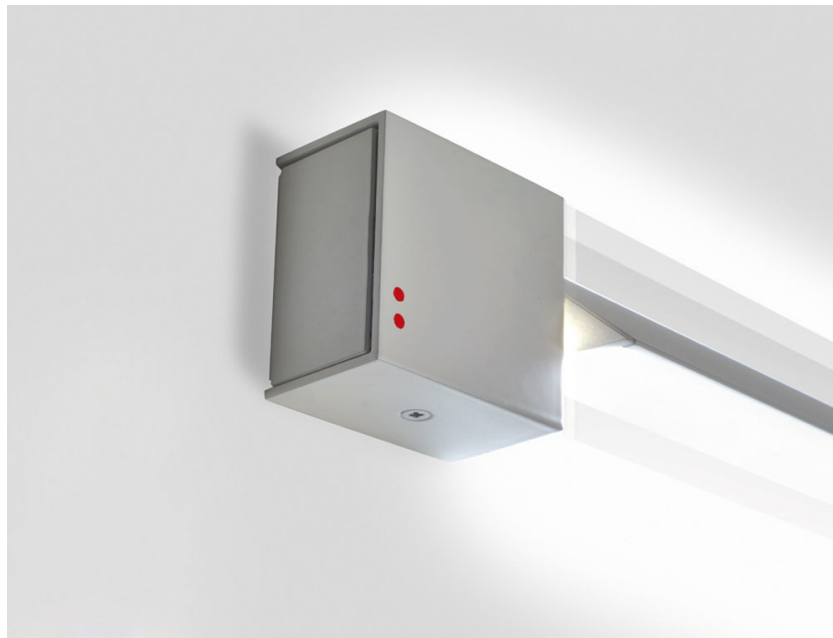

PIVOT

F39G0375

Vittorio Massimo

Description

Wall/ceiling lamp with grey painted aluminium structure. Adjustable light fitting.

Dimensions

Voltage

24Vdc

Light source and alternative bulbs

LED 1x60W-120°
WHITE 3000K
5000lm CRI >80

Energetic class A++

Included accessories

LED

Not included accessories

Driver

Weight

Net: 0.76 kg
Gross: 1.58 kg

Packaging

Volume: 0.016 m³
Number of boxes: 1

Material

Aluminium

Available structure colours

- White
- Anthracite
- Light grey

In the same family