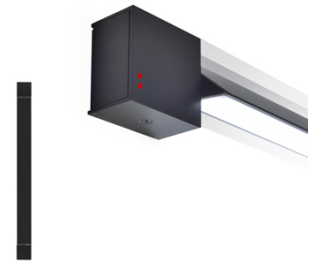

PIVOT

F39G0121

Vittorio Massimo

Dimensions

Description

Wall/ceiling lamp with anthracite painted aluminium structure. Adjustable light fitting.

Voltage

24Vdc

Light source and alternative bulbs

LED 1x30W-120°
WHITE 3000K
2500lm CRI >80

Energetic class A++

Included accessories

LED

Not included accessories

Driver

Weight