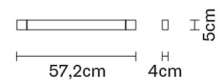

PIVOT

F39G0121

Vittorio Massimo

Dimensions

Description

Wall/ceiling lamp with anthracite painted aluminium structure. Adjustable light fitting.

Voltage

24Vdc

Net: 0.45 kg
Gross: 0.6 kg

Packaging

Volume: 0.007 m³
Number of boxes: 1

Material

Aluminium

Available structure colours

- White
- Anthracite
- Light grey

In the same family