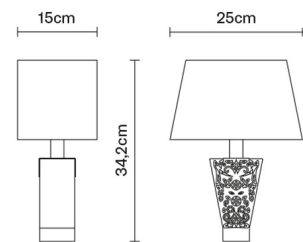

VICKY

D69B0301

Nicola Design

Dimensions

Description

Table lamp with crystal diffusers and fabric lampshade. Polished chrome-plated finishes. Equipped with a double source of light.

Voltage

220-240V

Energetic class D

Included accessories

Double switch

Not included accessories

Bulb

Weight

Net: 1.94 kg
Gross: 2.59 kg

Packaging

Volume: 0.035 m³
Number of boxes: 1

Specs

IP20

Material

Crystal glass - Fabric - Metal

Available diffuser colours

White

Black