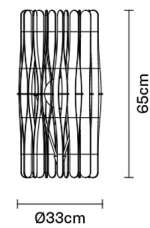

STICK

F23B0269

Matali Crasset

Dimensions

Description

For this table lamp the light is discreetly diffused from a frame decorated with laths of Ayous wood. Structure and stem in powderpainted metal, or structure in powder-painted metal with stem in Toulipier wood.

Voltage

220-240V

Dimmable LED

TRIAC

Material

Wood - Metal

Light source and alternative bulbs

LED 1x8.7W-120°
WHITE 3000K
800lm Cri >80

LED 1x13W-120°
WHITE 3000K
1210lm Cri >80

Energetic class A++

Energetic class A++

Included accessories

LED
Electronic driver

Weight

Net: 2.17 kg
Gross: 2.37 kg

Packaging

Volume: 0.008 m³
Number of boxes: 1

Specs

IP20

Available diffuser colours

Light wood colour

Available structure colours

Anodized

In the same family