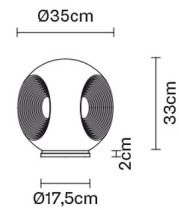

EYES

F34B0101

Matali Crasset

Description

Table lamp with satin white blown glass diffuser. White painted metal structure.

Dimensions

Voltage

220-240V

Wall/ceiling

Weight

Net: 3.94 kg
Gross: 5.13 kg

Packaging

Volume: 0.106 m³
Number of boxes: 1

Specs

ERC  IP40