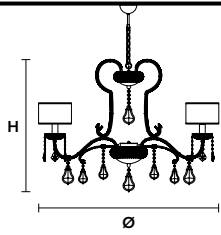

Table lamp

Standard chain for all chandeliers

GALÁ 16+4+3

Chandelier

TECHNICAL INFORMATION

Ø 160 cm / 62.99"
H 115 cm / 45.28"

WW 16×E14×40 W max
7×G9×40 W max
USA 16×E12×40 W max
(not included)

SHADE

Chandelier

TECHNICAL INFORMATION

Ø 77 cm / 30.31"
H 55 cm / 21.65"

WW 6×E14×40 W max
2×G9×40 W max
USA 6×E12×40 W max
(not included)

SHADE

SAT/17/ECRU
SAT/17/WH

GALÁ PL3

Ceiling

CE

TECHNICAL INFORMATION

Ø 36 cm / 14.17"

H 12 cm / 4.72"

WW 3×E14×40 W max

USA 3×E12×40 W max
(not included)

GALÁ A2

Applique

CE 

TECHNICAL INFORMATIONS

Ø 17 cm / 6.69"
H 22 cm / 8.66"

SHADE

SAT/17/ECRU
 SAT/17/WH

WW 1×E14×40 W max
USA 1×E12×40 W max
 (not included)