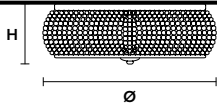

Chandelier

TECHNICAL INFORMATION

Ø 77 cm / 30.31"
H 55 cm / 21.65"

WW 6×E14×40 W max
2×G9×40 W max
USA 6×E12×40 W max
(not included)

SHADE

SAT/17/ECRU
SAT/17/WH

GALÁ PL3

Ceiling

CE

TECHNICAL INFORMATION

Ø 36 cm / 14.17"

H 12 cm / 4.72"

WW 3×E14×40 W max

USA 3×E12×40 W max
(not included)

GALÁ A2

Applique