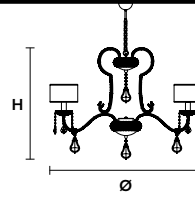

Table lamp

Standard chain for all chandeliers

GALÁ 16+4+3

Chandelier

TECHNICAL INFORMATION

Ø 160 cm / 62.99"
H 115 cm / 45.28"

WW 16×E14×40 W max
7×G9×40 W max
USA 16×E12×40 W max
(not included)

SHADE

GALÁ 8+2

Chandelier

TECHNICAL INFORMATION

Ø 97 cm / 38.19"
H 67 cm / 26.38"

WW 8×E14×40 W max
2×G9×40 W max
USA 8×E12×40 W max
(not included)

SHADE

SAT/17/ECRU
SAT/17/WH

GALÁ 6+2

Chandelier

TECHNICAL INFORMATION

Ø 77 cm / 30.31"
H 55 cm / 21.65"

WW 6×E14×40 W max
2×G9×40 W max
USA 6×E12×40 W max
(not included)

SHADE

SAT/17/ECRU
SAT/17/WH

GALÁ PL3

Ceiling

CE

TECHNICAL INFORMATION

Ø 36 cm / 14.17"

H 12 cm / 4.72"

WW 3×E14×40 W max

USA 3×E12×40 W max
(not included)

GALÁ A2

Applique