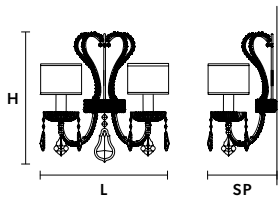

Chandelier

TECHNICAL INFORMATION

Ø 77 cm / 30.31"
H 55 cm / 21.65"

WW 6×E14×40 W max
2×G9×40 W max
USA 6×E12×40 W max
(not included)

SHADE

SAT/17/ECRU
SAT/17/WH

GALÁ PL3

Ceiling

CE

TECHNICAL INFORMATION

Ø 36 cm / 14.17"

H 12 cm / 4.72"

WW 3×E14×40 W max

USA 3×E12×40 W max
(not included)

GALÁ A2

Applique

CE 

TECHNICAL INFORMATIONS

L 35 cm / 13.77"
SP 18 cm / 7.08"
H 35 cm / 13.77"

SHADE

SAT/12/ECRU
 SAT/12/WH

WW 2×E14×40 W max
USA 2×E12×40 W max
 (not included)

GALÁ TL1G 45

Table lamp

CE 

TECHNICAL INFORMATIONS

Ø 17 cm / 6.69"
H 22 cm / 8.66"

SHADE

SAT/17/ECRU
 SAT/17/WH

WW 1×E14×40 W max
USA 1×E12×40 W max
 (not included)