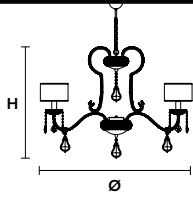

GALÁ 8+2

Chandelier

TECHNICAL INFORMATION

Ø 97 cm / 38.19"
H 67 cm / 26.38"

WW 8×E14×40 W max
2×G9×40 W max
USA 8×E12×40 W max
(not included)

SHADE

SAT/17/ECRU
SAT/17/WH