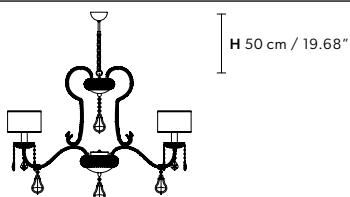

Table lamp

Standard chain for all chandeliers

GALÁ 16+4+3

Chandelier

TECHNICAL INFORMATION

Ø 160 cm / 62.99"
H 115 cm / 45.28"

WW 16×E14×40 W max
7×G9×40 W max
USA 16×E12×40 W max
(not included)

SHADE

SAT/17/ECRU
SAT/17/WH

GALÁ 12+3+2

Chandelier

TECHNICAL INFORMATION

Ø 116 cm / 45.67"
H 76 cm / 29.92"

WW 12×E14×40 W max
5×G9×40 W max
USA 12×E12×40 W max
(not included)

SHADE

SAT/17/ECRU
SAT/17/WH

CE

TECHNICAL INFORMATION

Ø 36 cm / 14.17"

H 12 cm / 4.72"

WW 3×E14×40 W max

USA 3×E12×40 W max
(not included)

GALÁ A2

Applique

CE 

TECHNICAL INFORMATIONS

Ø 17 cm / 6.69"
H 22 cm / 8.66"

SHADE

SAT/17/ECRU
 SAT/17/WH

WW 1×E14×40 W max
USA 1×E12×40 W max
 (not included)