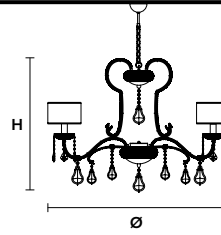

Table lamp

Standard chain for all chandeliers

GALÁ 16+4+3

Chandelier

TECHNICAL INFORMATION

Ø 160 cm / 62.99"
H 115 cm / 45.28"

WW 16×E14×40 W max
7×G9×40 W max
USA 16×E12×40 W max
(not included)

SHADE

SAT/17/ECRU
SAT/17/WH

GALÁ 12+3+2

Chandelier

TECHNICAL INFORMATION

Ø 116 cm / 45.67"
H 76 cm / 29.92"

WW 12×E14×40 W max
5×G9×40 W max
USA 12×E12×40 W max
(not included)

SHADE

SAT/17/ECRU
SAT/17/WH

Chandelier

TECHNICAL INFORMATION

Ø 77 cm / 30.31"
H 55 cm / 21.65"

WW 6×E14×40 W max
2×G9×40 W max
USA 6×E12×40 W max
(not included)

SHADE

SAT/17/ECRU
SAT/17/WH

GALÁ PL3

Ceiling

CE

TECHNICAL INFORMATION

Ø 36 cm / 14.17"

H 12 cm / 4.72"

WW 3×E14×40 W max

USA 3×E12×40 W max
(not included)

GALÁ A2

Applique