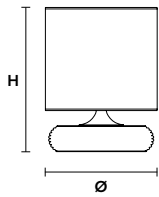

GALÁ TL1G 45

Table lamp

CE

TECHNICAL INFORMATIONS

Ø 38 cm / 14.97"
H 45 cm / 17.71"

SHADE

SAT/38/ECRU
SAT/38/WH

WW 1×E27×60 W max
USA 1×E26×60 W max
(not included)