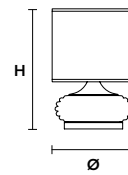

CE

TECHNICAL INFORMATION

Ø 36 cm / 14.17"

H 12 cm / 4.72"

WW 3×E14×40 W max

USA 3×E12×40 W max
(not included)

GALÁ A2

Applique

CE 

TECHNICAL INFORMATIONS

L 35 cm / 13.77"
SP 18 cm / 7.08"
H 35 cm / 13.77"

SHADE

SAT/12/ECRU
 SAT/12/WH

WW 2×E14×40 W max
USA 2×E12×40 W max
 (not included)

GALÁ TL1G 45

Table lamp

CE 

TECHNICAL INFORMATIONS

Ø 38 cm / 14.97"
H 45 cm / 17.71"

SHADE

SAT/38/ECRU
 SAT/38/WH

WW 1×E27×60 W max
USA 1×E26×60 W max
 (not included)

GALÁ TL1P 22

Table lamp

CE 

TECHNICAL INFORMATIONS

Ø 17 cm / 6.69"
H 22 cm / 8.66"

SHADE

SAT/17/ECRU
 SAT/17/WH

WW 1×E14×40 W max
USA 1×E12×40 W max
 (not included)