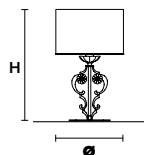

ROSEMERY 1

Suspension

TECHNICAL INFORMATION

Ø	23 cm / 9.06"
H	16 cm / 6.30"
WW	1×E27×60 W max
USA	1×E26×60 W max (not included)

ROSEMERY PL6

Ceiling

CE

**TECHNICAL INFORMATIONS**

Ø 54 cm / 21.26"

H 34 cm / 13.39"

WW 6×E14×40 W max**USA** 6×E12×40 W max
(not included)

ROSEMERY A1-2

Applique

TECHNICAL INFORMATIONS

L 30 cm / 11.81"
SP 15 cm / 5.91"
H 16 cm / 6.30"

WW 1×E27×60 W max
USA 1×E26×60 W max
(not included)

ROSEMERY A2

Applique

TECHNICAL INFORMATIONS

L 32 cm / 12.60"
SP 17 cm / 6.69"
H 43 cm / 16.93"

WW 2×E14×40 W max
USA 2×E12×40 W max
(not included)

SHADE

SAT/12/ECRU
 SAT/12/WH

ROSEMERY TL1G

Table lamp

TECHNICAL INFORMATIONS

Ø 33 cm / 12.99"
H 54 cm / 21.26"

WW 1×E27×40 W max
USA 1×E26×40 W max
(not included)

SHADE

SAT/33/ECRU
 SAT/33/WH

ROSEMERY TL1P

Table lamp