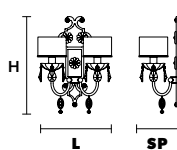

ROSEMERY 4

Suspension

TECHNICAL INFORMATION

Ø	45 cm / 17.72"
H	22 cm / 8.66"
WW	4×E14×40 W max
USA	4×E12×40 W max (not included)

ROSEMERY 2

Suspension

TECHNICAL INFORMATION

Ø	30 cm / 11.81"
H	16 cm / 6.30"
WW	2×E14×40 W max
USA	2×E12×40 W max (not included)

ROSEMERY 1

Suspension

TECHNICAL INFORMATION

Ø	23 cm / 9.06"
H	16 cm / 6.30"
WW	1×E27×60 W max
USA	1×E26×60 W max (not included)

ROSEMERY PL6

Ceiling

CE

**TECHNICAL INFORMATIONS**

Ø 54 cm / 21.26"

H 34 cm / 13.39"

WW 6×E14×40 W max**USA** 6×E12×40 W max
(not included)

ROSEMERY A1-2

Applique

TECHNICAL INFORMATIONS

L 30 cm / 11.81"
SP 15 cm / 5.91"
H 16 cm / 6.30"

WW 1×E27×60 W max
USA 1×E26×60 W max
(not included)

ROSEMERY A2

Applique

TECHNICAL INFORMATIONS

L 32 cm / 12.60"
SP 17 cm / 6.69"
H 43 cm / 16.93"

WW 2×E14×40 W max
USA 2×E12×40 W max
(not included)

SHADE

SAT/12/ECRU
 SAT/12/WH

ROSEMERY TL1G