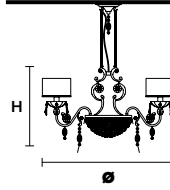

Ceiling

Table lamp

Standard chain/cable for all chandeliers/suspensions

H 50 cm / 19.68"
For Rosemary 12, Rosemary 6,
Rosemary 4, Rosemary 2

H 120 cm / 47.24"
For only Rosemary 1

ROSEMERY 12

Chandelier

TECHNICAL INFORMATION

	TECHNICAL INFORMATION	SHADE
Ø	105 cm / 41.34"	SAT/17/ECRU
H	55 cm / 21.65"	SAT/17/WH
WW	16×E14×40 W max	
USA	16×E12×40 W max (not included)	

ROSEMERY 6

Chandelier

TECHNICAL INFORMATION

	TECHNICAL INFORMATION	SHADE
Ø	80 cm / 31.50"	SAT/17/ECRU
H	50 cm / 19.69"	SAT/17/WH
WW	8×E14×40 W max	
USA	8×E12×40 W max (not included)	

ROSEMERY 4

Suspension

TECHNICAL INFORMATION

Ø	45 cm / 17.72"
H	22 cm / 8.66"
WW	4×E14×40 W max
USA	4×E12×40 W max (not included)

ROSEMERY 2

Suspension

TECHNICAL INFORMATION

Ø	30 cm / 11.81"
H	16 cm / 6.30"
WW	2×E14×40 W max
USA	2×E12×40 W max (not included)

Ø 54 cm / 21.26"

H 34 cm / 13.39"

WW 6×E14×40 W max**USA** 6×E12×40 W max
(not included)

ROSEMERY A1-2

Applique

TECHNICAL INFORMATIONS

L 30 cm / 11.81"
SP 15 cm / 5.91"
H 16 cm / 6.30"

WW 1×E27×60 W max
USA 1×E26×60 W max
(not included)