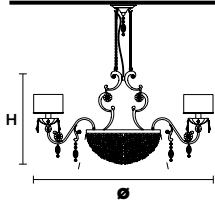

Ceiling

Table lamp

Standard chain/cable for all chandeliers/suspensions

H 50 cm / 19.68"
For Rosemary 12, Rosemary 6,
Rosemary 4, Rosemary 2

H 120 cm / 47.24"
For only Rosemary 1

ROSEMERY 12

Chandelier

TECHNICAL INFORMATION

	TECHNICAL INFORMATION	SHADE
Ø	105 cm / 41.34"	SAT/17/ECRU
H	55 cm / 21.65"	SAT/17/WH
WW	16×E14×40 W max	
USA	16×E12×40 W max (not included)	

ROSEMERY 6

Chandelier

TECHNICAL INFORMATION

	TECHNICAL INFORMATION	SHADE
Ø	80 cm / 31.50"	SAT/17/ECRU
H	50 cm / 19.69"	SAT/17/WH
WW	8×E14×40 W max	
USA	8×E12×40 W max (not included)	

ROSEMERY 4

Suspension

TECHNICAL INFORMATION

Ø	45 cm / 17.72"
H	22 cm / 8.66"
WW	4×E14×40 W max
USA	4×E12×40 W max (not included)

ROSEMERY 2

Suspension

TECHNICAL INFORMATION

Ø	30 cm / 11.81"
H	16 cm / 6.30"
WW	2×E14×40 W max
USA	2×E12×40 W max (not included)

Ø 54 cm / 21.26"

H 34 cm / 13.39"

WW 6×E14×40 W max**USA** 6×E12×40 W max
(not included)

ROSEMERY A1-2

Applique

TECHNICAL INFORMATIONS

L 30 cm / 11.81"
SP 15 cm / 5.91"
H 16 cm / 6.30"

WW 1×E27×60 W max
USA 1×E26×60 W max
(not included)