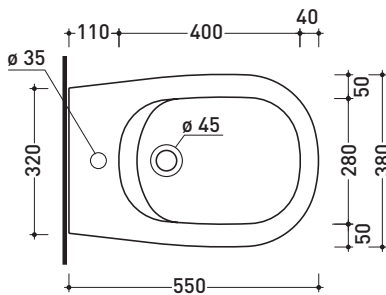

## IO218

Wall hung single-hole bidet (fixing kit included art. 9008)

• WITH OVERFLOW

Complements: **Line taps bidet:** ONE - NOKÉ - SI - FOLD - X1  
**Line accessories:** TWO - HOOP - NOKÉ - FOLD

Technical accessories: **Universal fixing bracket for wall hung wc/bidet (41/P)**  
**Short chrome siphon for bidet (SIFB/CR)**  
**Stop & Go drain (PLSG)**  
**CERAMIC Stop & Go drain (PLCE)**  
**Two piece set chrome tap filters (RF026)**

Package dim.

Weight **19 kg**

Pz. Pallet n° **18**

CE UNI EN 14528 - CL20 Dop-No14528

vista zenitale / zenital view

vista laterale / lateral view

sezione longitudinale / section

art. 9008  
 kit di fissaggio  
 Fischer (in dotazione)  
 Fischer fixing kit  
 (included in the box)

vista retro / back view

sizes in mm

CERAMIC: glossy finish

white black

matt finish

milky white carbone lava grey

Please consider a 2% tolerance on indicated measurements