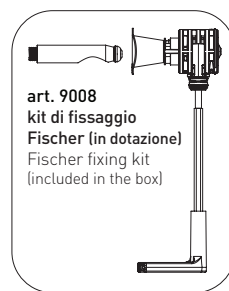

## IO218

Wall hung single-hole bidet (fixing kit included art. 9008)

• WITH OVERFLOW

Complements: **Line taps bidet:** ONE - NOKÉ - SI - FOLD - X1  
**Line accessories:** TWO - HOOP - NOKÉ - FOLD

Technical accessories: **Universal fixing bracket for wall hung wc/bidet (41/P)**  
**Short chrome siphon for bidet (SIFB/CR)**  
**Stop & Go drain (PLSG)**  
**CERAMIC Stop & Go drain (PLCE)**  
**Two piece set chrome tap filters (RF026)**

Package dim.

Weight **19 kg**

Pz. Pallet n° **18**

CE UNI EN 14528 - CL20 Dop-No14528

vista zenitale / zenital view

vista laterale / lateral view

sezione longitudinale / section

art. 9008  
 kit di fissaggio  
 Fischer (in dotazione)  
 Fischer fixing kit  
 (included in the box)

vista retro / back view

sizes in mm

CERAMIC: glossy finish

white black

matt finish

milky white carbone lava grey

Please consider a 2% tolerance on indicated measurements