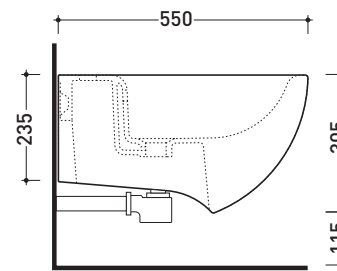

Package dim.

Weight **19 kg**

Pz. Pallet n° **18**

CE UNI EN 14528 - CL20 Dop-No14528

vista zenitale / zenital view

vista laterale / lateral view

sezione longitudinale / section

art. 9008  
 kit di fissaggio  
 Fischer (in dotazione)  
 Fischer fixing kit  
 (included in the box)

vista retro / back view

sizes in mm

CERAMIC: glossy finish

white black

matt finish

milky white carbone lava grey

Please consider a 2% tolerance on indicated measurements