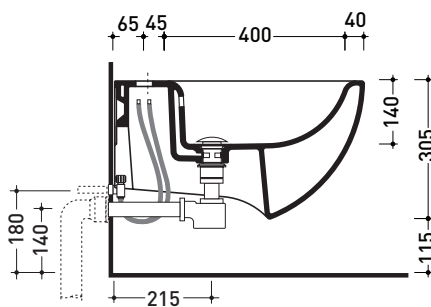

## IO218

Wall hung single-hole bidet (fixing kit included art. 9008)

• WITH OVERFLOW

Complements: **Line taps bidet:** ONE - NOKÉ - SI - FOLD - X1  
**Line accessories:** TWO - HOOP - NOKÉ - FOLD

Technical accessories: **Universal fixing bracket for wall hung wc/bidet (41/P)**  
**Short chrome siphon for bidet (SIFB/CR)**  
**Stop & Go drain (PLSG)**  
**CERAMIC Stop & Go drain (PLCE)**  
**Two piece set chrome tap filters (RF026)**

Package dim.

Weight **19 kg**

Pz. Pallet n° **18**

CE UNI EN 14528 - CL20 Dop-No14528

vista zenitale / zenital view

vista laterale / lateral view

sezione longitudinale / section

art. 9008  
 kit di fissaggio  
 Fischer (in dotazione)  
 Fischer fixing kit  
 (included in the box)

vista retro / back view

sizes in mm

CERAMIC: glossy finish

white black

matt finish

milky white carbone lava grey

Please consider a 2% tolerance on indicated measurements