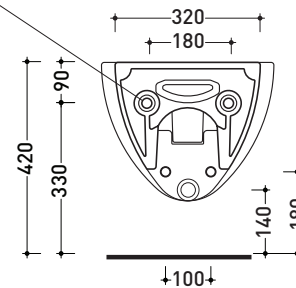

Package dim.

Weight **19 kg**

Pz. Pallet n° **18**

CE UNI EN 14528 - CL20 Dop-No14528

vista zenitale / zenital view

vista laterale / lateral view

sezione longitudinale / section

art. 9008  
 kit di fissaggio  
 Fischer (in dotazione)  
 Fischer fixing kit  
 (included in the box)

vista retro / back view

sizes in mm

CERAMIC: glossy finish

white black

matt finish

milky white carbone lava grey

Please consider a 2% tolerance on indicated measurements