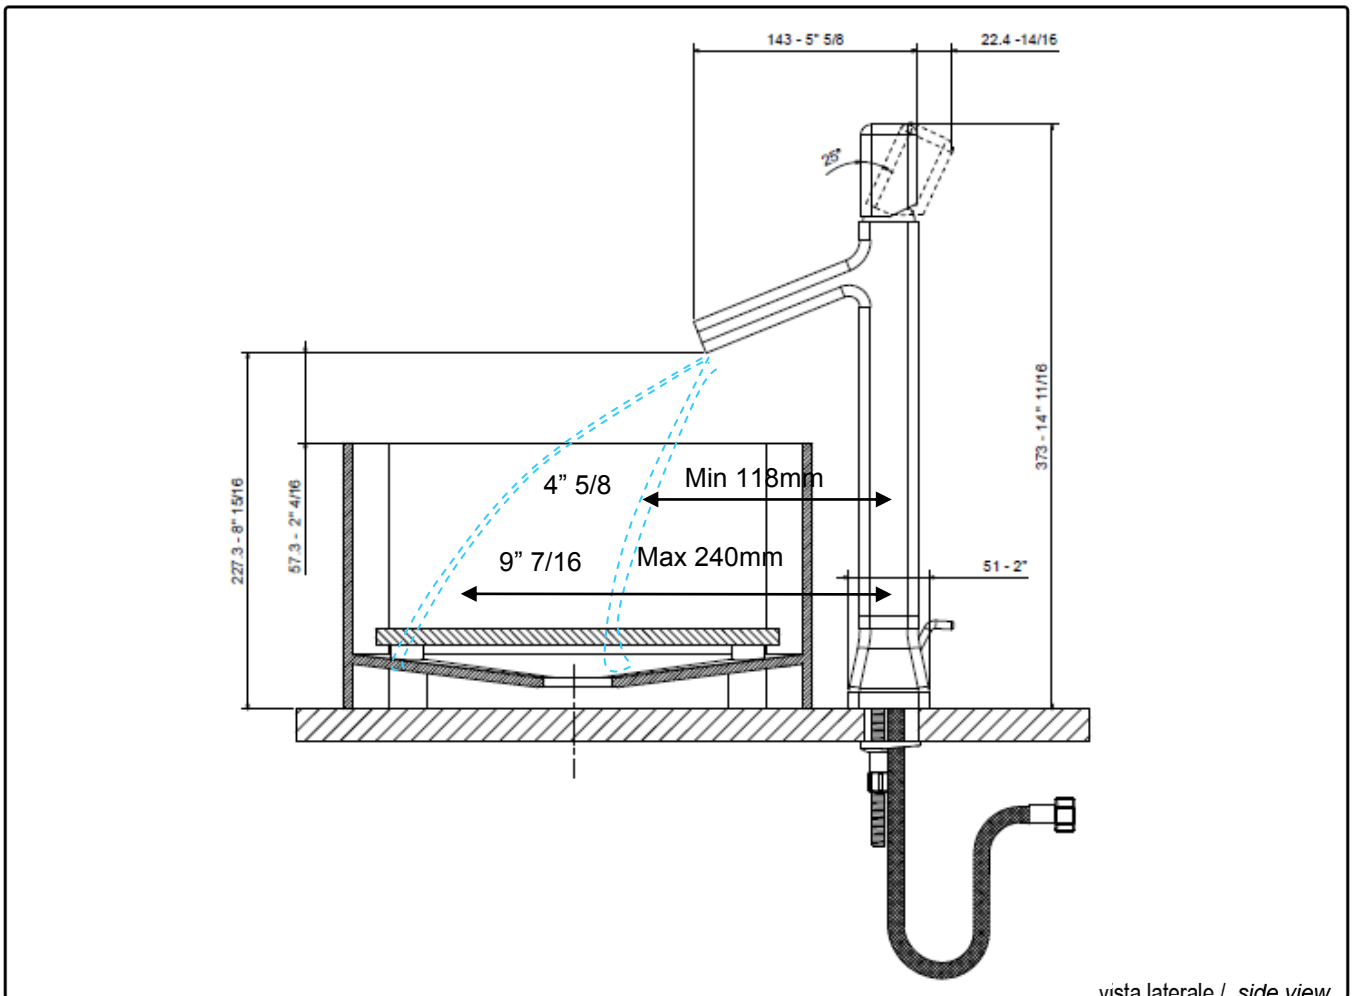

immagine / picture

	Acqua fredda Cold water		Acqua calda Hot water		Filettatura Thread		Utensile varie Outlets

legenda / explanation