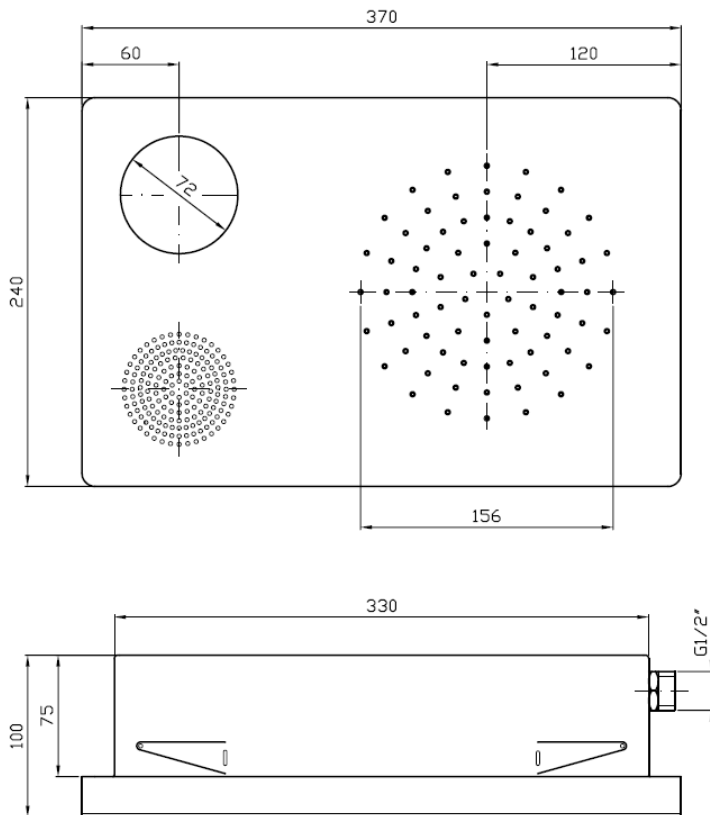

Scheda Tecnica / Technical Sheet

ZUCCHETTI.
www.zucchettidesign.it

Rev 0, 31-3-2011

Z94150

codice / code

SHOWERS

collezione / collection

Soffione a soffitto con audio e luce
Ceiling m. shower head with light and
descrizione / description music

Pressione Pressure	1 bar 14.5 psi	2 bar 29 psi	3 bar 43.5 psi
Portata Flow rate	24 lt/min 6.3 gpm	32 lt/min 8.4 gpm	38 lt/min 10 gpm

Requisito minimo di portata Minimun flow rate requirement	9 lt/min 2.4 gpm

Portata / flow rate

Immagine / picture

Schema / Drawing