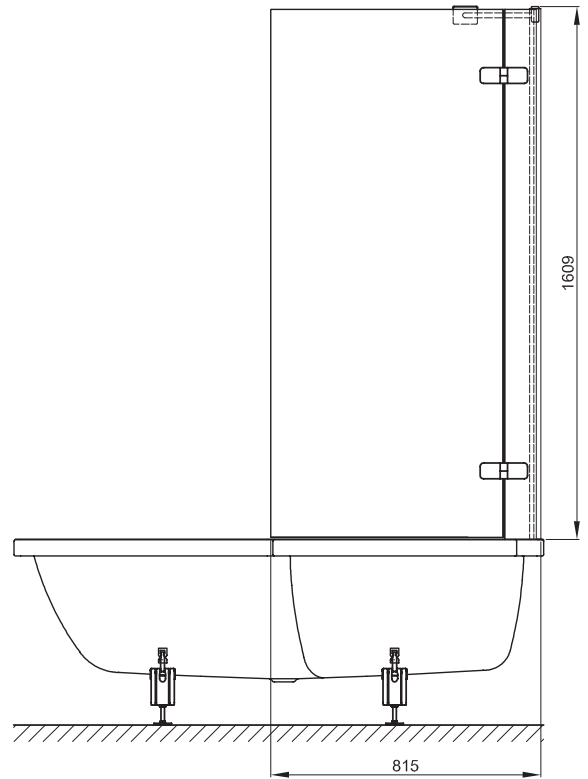

BETTECORÀ RONDA II SHOWER SCREEN

shower area left

- pivotable splash protection for all **BETTECORÀ RONDA** baths
- pivotable to the inside and outside
- swing element: clear 6 mm safety glass
- fixed element: clear 8 mm safety glass
- flush fittings on the inside
- standard with **BETTEREAL GLASS PLUS**, a special water and dirt-repellent surface
- wall profile adjustable by: ± 10 mm

description	article no.
execution left	HRFL
execution right	HRFR