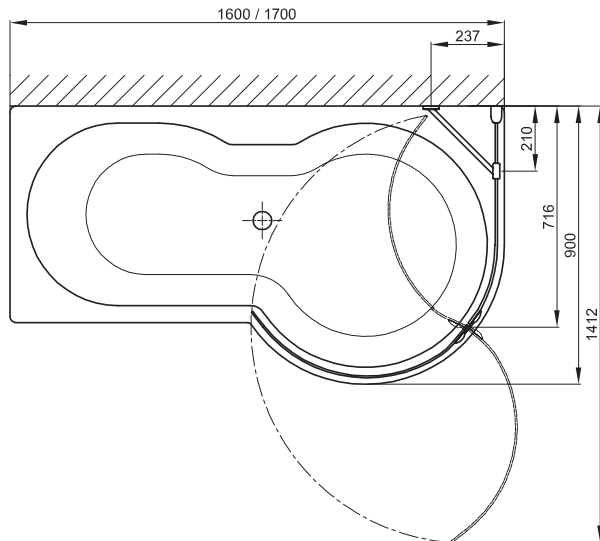

BETTECORÀ RONDA II SHOWER SCREEN

shower area left

- pivotable splash protection for all **BETTECORÀ RONDA** baths
- pivotable to the inside and outside
- swing element: clear 6 mm safety glass
- fixed element: clear 8 mm safety glass
- flush fittings on the inside
- standard with **BETTEREAL GLASS PLUS**, a special water and dirt-repellent surface
- wall profile adjustable by: ± 10 mm

description	article no.
execution left	HRFL
execution right	HRFR