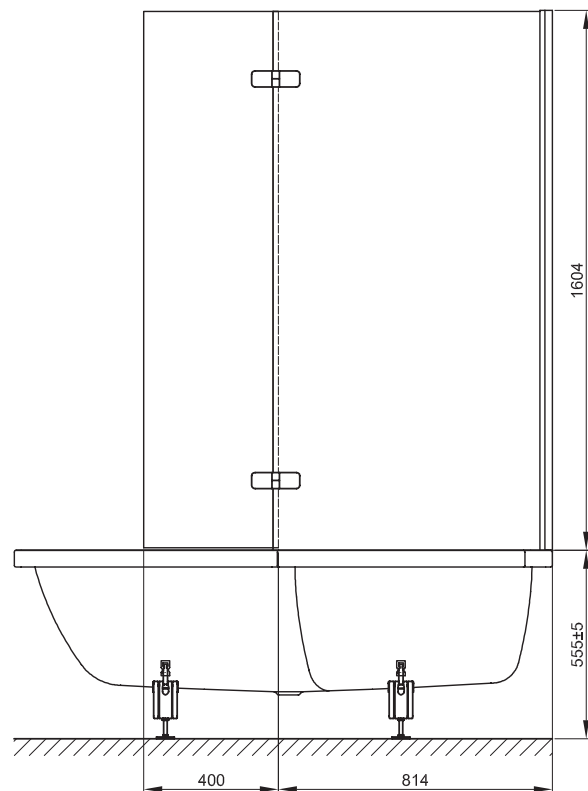

**BETTECOR**A SWING II SHOWER SCREEN

shower area left

- fixed splash protection with pivotable side part for all **BETTECOR**A baths
- side part pivotable to the inside
- side part: clear 6 mm safety glass
- fixed element: clear 8 mm safety glass
- flush fittings on the inside
- standard with **BETTEREAL GLASS PLUS**, a special water and dirt-repellent surface
- wall profile adjustable by:  $\pm 10$  mm
- 50 mm distance between upper edge of glass and ceiling required for installation.

description	article no.
execution left	HCSL
execution right	HCSR