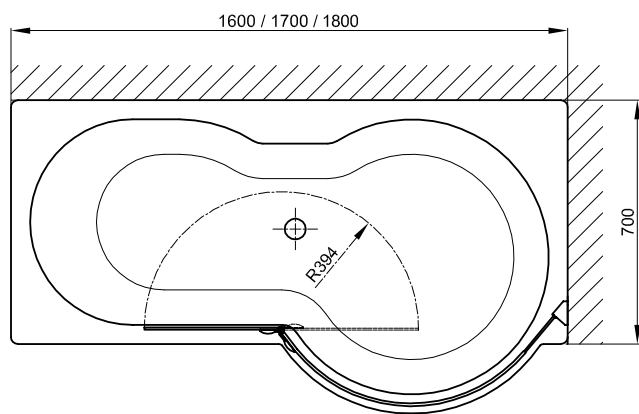

**BETTECOR**A SWING II SHOWER SCREEN

shower area left

- fixed splash protection with pivotable side part for all **BETTECOR**A baths
- side part pivotable to the inside
- side part: clear 6 mm safety glass
- fixed element: clear 8 mm safety glass
- flush fittings on the inside
- standard with **BETTEREAL GLASS PLUS**, a special water and dirt-repellent surface
- wall profile adjustable by:  $\pm 10$  mm
- 50 mm distance between upper edge of glass and ceiling required for installation.

description	article no.
execution left	HCSL
execution right	HCSR