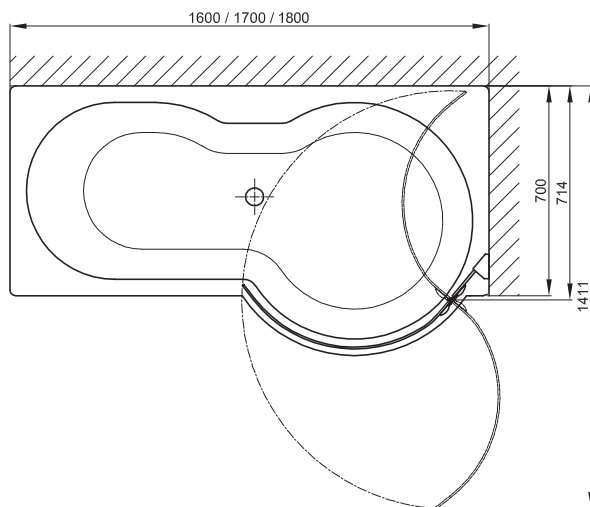

**BETTECOR II SHOWER SCREEN**

Shower area right

- pivotable splash protection for all **BETTECOR II** baths
- pivotable to the inside and outside
- swing element: clear 6 mm safety glass
- fixed element: clear 8 mm safety glass
- flush fittings on the inside
- standard with **BETTEREAL GLASS PLUS**, a special water and dirt-repellent surface
- wall profile adjustable by:  $\pm 10$  mm
- 50 mm distance between upper edge of glass and ceiling required for installation.

description	article no.
execution left	HCFL
execution right	HCFR