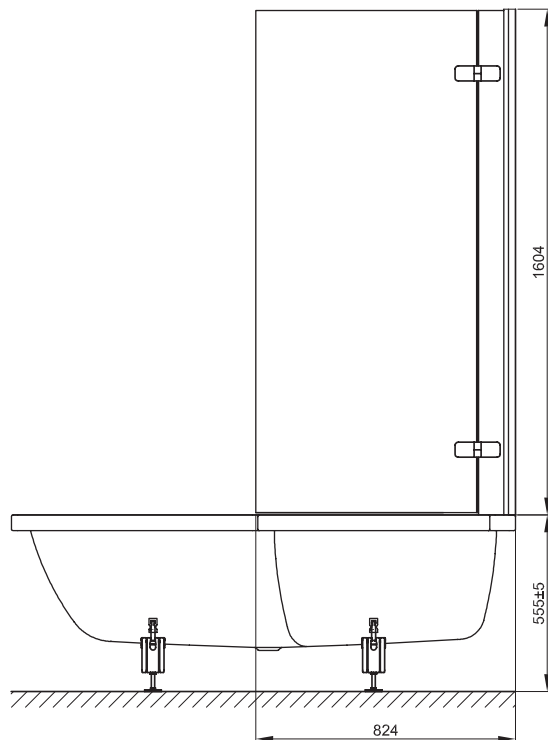

**BETTECOR II SHOWER SCREEN**

Shower area right

- pivotable splash protection for all **BETTECOR II** baths
- pivotable to the inside and outside
- swing element: clear 6 mm safety glass
- fixed element: clear 8 mm safety glass
- flush fittings on the inside
- standard with **BETTEREAL GLASS PLUS**, a special water and dirt-repellent surface
- wall profile adjustable by:  $\pm 10$  mm
- 50 mm distance between upper edge of glass and ceiling required for installation.

description	article no.
execution left	HCFL
execution right	HCFR