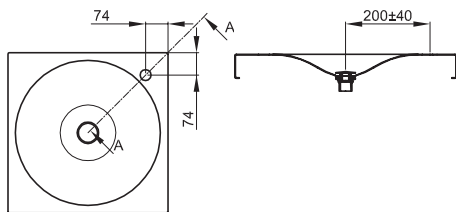

Technical Data Sheet

Design: schmidem design

BETTEBOWL COUNTER TOP WASHBASIN

Counter top washbasin right angled, 800 x 530 x 80 mm, enamelled, with a taphole, without an overflow, recess left, incl. fastening material

article no.	A010 HLL1
dimension	80 x 53 x 8 cm
Colours	can be delivered in white, colour range BETTEFLOOR and other sanitary colours
Extras	available with the easy-to-clean surface BETTEGLAZE® PLUS

Recommended Taps

For optimal water fall you should use spouts with vertical outlet and aerator. We recommend to use a flow restrictor or to reduce the water pressure.

spout projection:
ca. 200 mm from centre of taphole