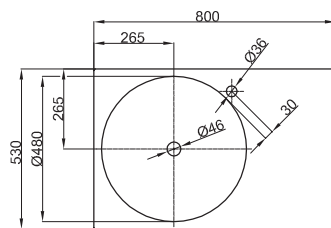

Technical Data Sheet

Design: schmidem design

BETTEBOWL COUNTER TOP WASHBASIN

Counter top washbasin right angled, 800 x 530 x 80 mm, enamelled, with a taphole, without an overflow, recess left, incl. fastening material

article no.	A010 HLL1
dimension	80 x 53 x 8 cm
Colours	can be delivered in white, colour range BETTEFLOOR and other sanitary colours
Extras	available with the easy-to-clean surface BETTEGLAZE® PLUS

Recommended Taps

For optimal water fall you should use spouts with vertical outlet and aerator. We recommend to use a flow restrictor or to reduce the water pressure.

spout projection:
ca. 200 mm from centre of taphole