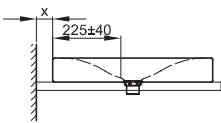

Technical Data Sheet**BETTEBOWL COUNTER TOP WASHBASIN**

Counter top washbasin right angled, 800 x 530 x 80 mm, enamelled, without a taphole or an overflow, incl. fastening material

Design: schmidem design

article no.	A010
dimension	80 x 53 x 8 cm
Colours	can be delivered in white, colour range BETTEFLOOR and other sanitary colours
Extras	available with the easy-to-clean surface BETTEGLAZE® PLUS

**Recommended Taps**

For optimal water fall you should use spouts with vertical outlet and aerator. We recommend to use a flow restrictor or to reduce the water pressure.

spout projection:
distance to wall x mm + ca. 225 mm from outer edge