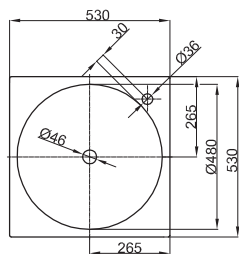

Technical Data Sheet

BETTEBOWL COUNTER TOP WASHBASIN

Counter top washbasin square, 530 x 530 x 80 mm, enamelled, with a taphole, without an overflow, incl. fastening material

Design: schmidem design

article no.	A012 HLW1
dimension	53 x 53 x 8 cm
Colours	can be delivered in white, colour range BETTEFLOOR and other sanitary colours
Extras	available with the easy-to-clean surface BETTEGLAZE® PLUS

Recommended Taps

For optimal water fall you should use spouts with vertical outlet and aerator. We recommend to use a flow restrictor or to reduce the water pressure.

spout projection:
ca. 200 mm from centre of taphole