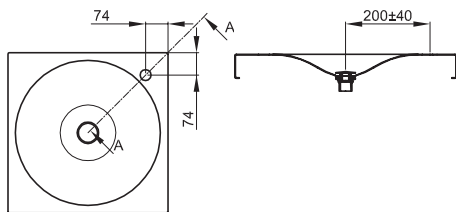

Technical Data Sheet

BETTEBOWL COUNTER TOP WASHBASIN

Counter top washbasin square, 530 x 530 x 80 mm, enamelled, with a taphole, without an overflow, incl. fastening material

Design: schmidem design

article no.	A012 HLW1
dimension	53 x 53 x 8 cm
Colours	can be delivered in white, colour range BETTEFLOOR and other sanitary colours
Extras	available with the easy-to-clean surface BETTEGLAZE® PLUS

Recommended Taps

For optimal water fall you should use spouts with vertical outlet and aerator. We recommend to use a flow restrictor or to reduce the water pressure.

spout projection:
ca. 200 mm from centre of taphole