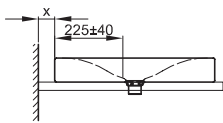

**Technical Data Sheet****BETTEBOWL COUNTER TOP WASHBASIN**

Counter top washbasin square, 530 x 530 x 80 mm, enamelled, without a taphole or an overflow, incl. fastening material

Design: schmidem design

article no.	A012
dimension	53 x 53 x 8 cm
Colours	can be delivered in white, colour range <b>BETTEFLOOR</b> and other sanitary colours
Extras	available with the easy-to-clean surface <b>BETTEGLAZE® PLUS</b>

**Recommended Taps**

For optimal water fall you should use spouts with vertical outlet and aerator. We recommend to use a flow restrictor or to reduce the water pressure.

spout projection:  
distance to wall x mm + ca. 225 mm from outer edge