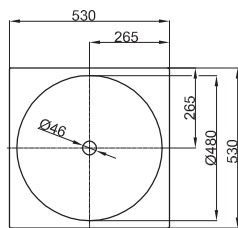

**Technical Data Sheet****BETTEBOWL COUNTER TOP WASHBASIN**

Counter top washbasin square, 530 x 530 x 80 mm, enamelled, without a taphole or an overflow, incl. fastening material

Design: schmidem design

article no.	A012
dimension	53 x 53 x 8 cm
Colours	can be delivered in white, colour range <b>BETTEFLOOR</b> and other sanitary colours
Extras	available with the easy-to-clean surface <b>BETTEGLAZE® PLUS</b>

**Recommended Taps**

For optimal water fall you should use spouts with vertical outlet and aerator. We recommend to use a flow restrictor or to reduce the water pressure.

spout projection:  
distance to wall x mm + ca. 225 mm from outer edge