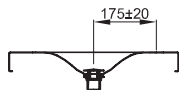

Technical Data Sheet**BETTEBOWL COUNTER TOP WASHBASIN**

Counter top washbasin square, 380 x 380 x 80 mm, enamelled, with a taphole, without an overflow, incl. fastening material

Design: schmiedem design

article no.	A013 HLW1
dimension	38 x 38 x 8 cm
Colours	can be delivered in white, colour range BETTEFLOOR and other sanitary colours
Extras	available with the easy-to-clean surface BETTEGLAZE® PLUS

**Recommended Taps**

For optimal water fall you should use spouts with vertical outlet and aerator. We recommend to use a flow restrictor or to reduce the water pressure.

spout projection:
ca. 175 mm from centre of taphole