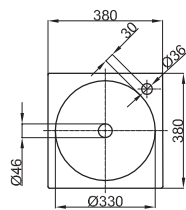

Technical Data Sheet**BETTEBOWL COUNTER TOP WASHBASIN**

Counter top washbasin square, 380 x 380 x 80 mm, enamelled, with a taphole, without an overflow, incl. fastening material

Design: schmiedem design

article no.	A013 HLW1
dimension	38 x 38 x 8 cm
Colours	can be delivered in white, colour range BETTEFLOOR and other sanitary colours
Extras	available with the easy-to-clean surface BETTEGLAZE® PLUS

**Recommended Taps**

For optimal water fall you should use spouts with vertical outlet and aerator. We recommend to use a flow restrictor or to reduce the water pressure.

spout projection:
ca. 175 mm from centre of taphole