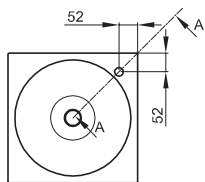

Technical Data Sheet**BETTEBOWL COUNTER TOP WASHBASIN**

Counter top washbasin square, 380 x 380 x 80 mm, enamelled, with a taphole, without an overflow, incl. fastening material

Design: schmiedem design

article no.	A013 HLW1
dimension	38 x 38 x 8 cm
Colours	can be delivered in white, colour range BETTEFLOOR and other sanitary colours
Extras	available with the easy-to-clean surface BETTEGLAZE® PLUS

**Recommended Taps**

For optimal water fall you should use spouts with vertical outlet and aerator. We recommend to use a flow restrictor or to reduce the water pressure.

spout projection:
ca. 175 mm from centre of taphole