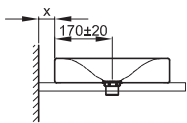

**Technical Data Sheet**

---

**BETTEBOWL COUNTER TOP WASHBASIN**

Counter top washbasin square, 380 x 380 x 80 mm, enamelled, without a taphole or an overflow, incl. fastening material

Design: schmidem design

---

article no.	A013
dimension	38 x 38 x 8 cm
Colours	can be delivered in white, colour range <b>BETTEFLOOR</b> and other sanitary colours
Extras	available with the easy-to-clean surface <b>BETTEGLAZE® PLUS</b>

---

**Recommended Taps**

For optimal water fall you should use spouts with vertical outlet and aerator. We recommend to use a flow restrictor or to reduce the water pressure.

spout projection:  
distance to wall x mm + ca. 170 mm from outer edge