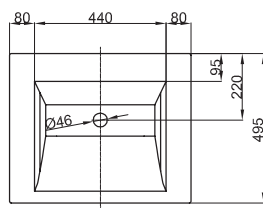

### BETTEAQUA WALL MOUNTED WASHBASIN

Wall mounted washbasin right angled, 600 x 495 x 125 mm, enamelled, without a taphole or an overflow, incl. fastening material

Design: schmidtem design

article no.	A056
dimension	60 x 49,5 x 12,5 cm
Colours	can be delivered in white, colour range <b>BETTEFLOOR</b> and other sanitary colours
Extras	available with the easy-to-clean surface <b>BETTEGLAZE® PLUS</b>

### Recommended Taps

For optimal water fall you should use spouts with vertical outlet and aerator.

spout projection:  
ca. 200 mm from wall

### Dimensions for installation and connection

Subject to alteration and production tolerance.