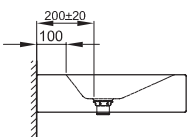

### BETTEAQUA WALL MOUNTED WASHBASIN

Wall mounted washbasin right angled, 600 x 495 x 125 mm, enamelled, without a taphole or an overflow, incl. fastening material

Design: schmidtem design

article no.	A056
dimension	60 x 49,5 x 12,5 cm
Colours	can be delivered in white, colour range <b>BETTEFLOOR</b> and other sanitary colours
Extras	available with the easy-to-clean surface <b>BETTEGLAZE® PLUS</b>

### Recommended Taps

For optimal water fall you should use spouts with vertical outlet and aerator.

spout projection:  
ca. 200 mm from wall

### Dimensions for installation and connection

Subject to alteration and production tolerance.