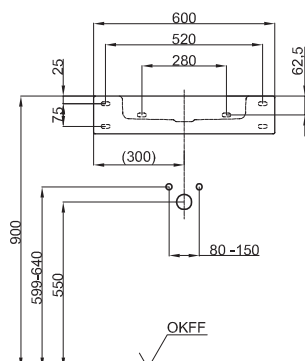

### BETTEAQUA WALL MOUNTED WASHBASIN

Wall mounted washbasin right angled, 600 x 495 x 125 mm, enamelled, without a taphole or an overflow, incl. fastening material

Design: schmidtem design

article no.	A056
dimension	60 x 49,5 x 12,5 cm
Colours	can be delivered in white, colour range <b>BETTEFLOOR</b> and other sanitary colours
Extras	available with the easy-to-clean surface <b>BETTEGLAZE® PLUS</b>

### Recommended Taps

For optimal water fall you should use spouts with vertical outlet and aerator.

spout projection:  
ca. 200 mm from wall

### Dimensions for installation and connection

Subject to alteration and production tolerance.