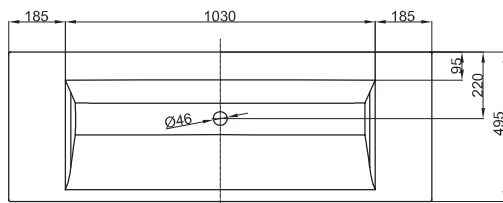

**Technical Data Sheet****BETTEAQUA BUILT-IN WASHBASIN**

Built-in washbasin right angled, 1400 x 495 x 9 mm, enamelled, without a tap-hole or an overflow, incl. fastening material

Design: schmidem design

article no.	A046
dimension	140 x 49,5 x 0,9 cm
Colours	can be delivered in white, colour range <b>BETTEFLOOR</b> and other sanitary colours
Extras	available with the easy-to-clean surface <b>BETTEGLAZE® PLUS</b>

**Recommended Taps**

For optimal water fall you should use spouts with vertical outlet and aerator.

spout projection:  
distance to wall x mm + ca. 200 mm from outer edge