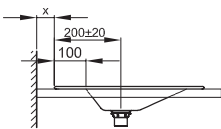

**Technical Data Sheet****BETTEAQUA BUILT-IN WASHBASIN**

Built-in washbasin right angled, 1400 x 495 x 9 mm, enamelled, without a tap-hole or an overflow, incl. fastening material

Design: schmidem design

article no.	A046
dimension	140 x 49,5 x 0,9 cm
Colours	can be delivered in white, colour range <b>BETTEFLOOR</b> and other sanitary colours
Extras	available with the easy-to-clean surface <b>BETTEGLAZE® PLUS</b>

**Recommended Taps**

For optimal water fall you should use spouts with vertical outlet and aerator.

spout projection:  
distance to wall x mm + ca. 200 mm from outer edge