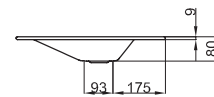

**Technical Data Sheet****BETTEAQUA BUILT-IN WASHBASIN**

Built-in washbasin right angled, 1400 x 495 x 9 mm, enamelled, without a tap-hole or an overflow, incl. fastening material

Design: schmidem design

article no.	A046
dimension	140 x 49,5 x 0,9 cm
Colours	can be delivered in white, colour range <b>BETTEFLOOR</b> and other sanitary colours
Extras	available with the easy-to-clean surface <b>BETTEGLAZE® PLUS</b>

**Recommended Taps**

For optimal water fall you should use spouts with vertical outlet and aerator.

spout projection:  
distance to wall x mm + ca. 200 mm from outer edge