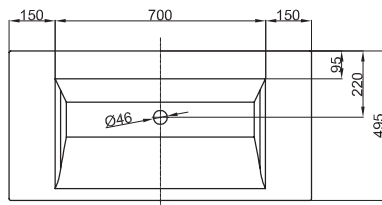

Technical Data Sheet

Design: schmidem design

BETTEAQUA BUILT-IN WASHBASIN

Built-in washbasin right angled, 1000 x 495 x 9 mm, enamelled, without a tap-hole or an overflow, incl. fastening material

article no.	A060
dimension	100 x 49,5 x 0,9 cm
Colours	can be delivered in white, colour range BETTEFLOOR and other sanitary colours
Extras	available with the easy-to-clean surface BETTEGLAZE® PLUS

**Recommended Taps**

For optimal water fall you should use spouts with vertical outlet and aerator.

spout projection:
distance to wall x mm + ca. 200 mm from outer edge