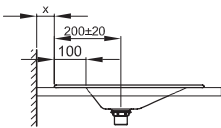

Technical Data Sheet

Design: schmidem design

BETTEAQUA BUILT-IN WASHBASIN

Built-in washbasin right angled, 1000 x 495 x 9 mm, enamelled, without a tap-hole or an overflow, incl. fastening material

article no.	A060
dimension	100 x 49,5 x 0,9 cm
Colours	can be delivered in white, colour range BETTEFLOOR and other sanitary colours
Extras	available with the easy-to-clean surface BETTEGLAZE® PLUS

**Recommended Taps**

For optimal water fall you should use spouts with vertical outlet and aerator.

spout projection:
distance to wall x mm + ca. 200 mm from outer edge