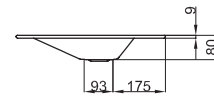

Technical Data Sheet

Design: schmidem design

BETTEAQUA BUILT-IN WASHBASIN

Built-in washbasin right angled, 1000 x 495 x 9 mm, enamelled, without a tap-hole or an overflow, incl. fastening material

article no.	A060
dimension	100 x 49,5 x 0,9 cm
Colours	can be delivered in white, colour range BETTEFLOOR and other sanitary colours
Extras	available with the easy-to-clean surface BETTEGLAZE® PLUS

**Recommended Taps**

For optimal water fall you should use spouts with vertical outlet and aerator.

spout projection:
distance to wall x mm + ca. 200 mm from outer edge