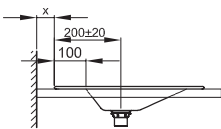

**Technical Data Sheet****BETTEAQUA BUILT-IN WASHBASIN**

Built-in washbasin right angled, 600 x 495 x 9 mm, enamelled, without a taphole or an overflow, incl. fastening material

Design: schmidem design

article no.	A050
dimension	60 x 49,5 x 0,9 cm
Colours	can be delivered in white, colour range <b>BETTEFLOOR</b> and other sanitary colours
Extras	available with the easy-to-clean surface <b>BETTEGLAZE® PLUS</b>

**Recommended Taps**

For optimal water fall you should use spouts with vertical outlet and aerator.

spout projection:  
distance to wall x mm + ca. 200 mm from outer edge