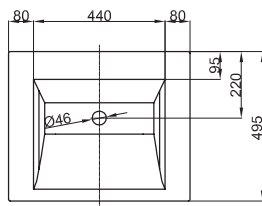

**Technical Data Sheet****BETTEAQUA BUILT-IN WASHBASIN**

Built-in washbasin right angled, 600 x 495 x 9 mm, enamelled, without a taphole or an overflow, incl. fastening material

Design: schmidem design

article no.	A050
dimension	60 x 49,5 x 0,9 cm
Colours	can be delivered in white, colour range <b>BETTEFLOOR</b> and other sanitary colours
Extras	available with the easy-to-clean surface <b>BETTEGLAZE® PLUS</b>

**Recommended Taps**

For optimal water fall you should use spouts with vertical outlet and aerator.

spout projection:  
distance to wall x mm + ca. 200 mm from outer edge