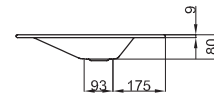

**Technical Data Sheet****BETTEAQUA BUILT-IN WASHBASIN**

Built-in washbasin right angled, 600 x 495 x 9 mm, enamelled, without a taphole or an overflow, incl. fastening material

Design: schmidem design

article no.	A050
dimension	60 x 49,5 x 0,9 cm
Colours	can be delivered in white, colour range <b>BETTEFLOOR</b> and other sanitary colours
Extras	available with the easy-to-clean surface <b>BETTEGLAZE® PLUS</b>

**Recommended Taps**

For optimal water fall you should use spouts with vertical outlet and aerator.

spout projection:  
distance to wall x mm + ca. 200 mm from outer edge