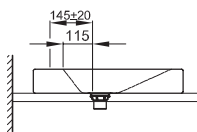

Technical Data Sheet**BETTEAQUA COUNTER TOP WASHBASIN**

Counter top washbasin right angled, 1400 x 495 x 80 mm, enamelled, with 2 tapholes, without an overflow, incl. fastening material

Design: schmidem design

article no.	A040 HLW2
dimension	140 x 49,5 x 8 cm
Colours	can be delivered in white, colour range BETTEFLOOR and other sanitary colours
Extras	available with the easy-to-clean surface BETTEGLAZE® PLUS

**Recommended Taps**

For optimal water fall you should use spouts with vertical outlet and aerator.

spout projection:
ca. 145 mm from centre of taphole