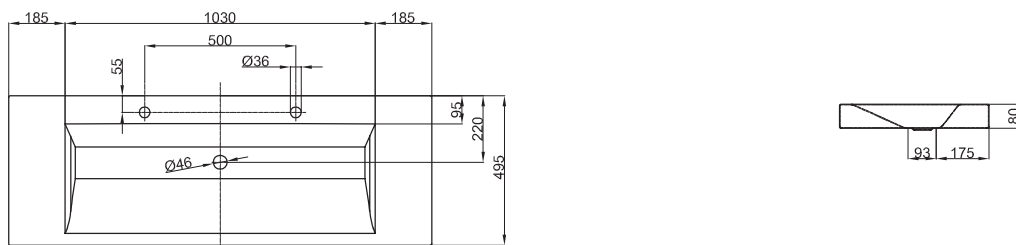

Technical Data Sheet**BETTEAQUA COUNTER TOP WASHBASIN**

Counter top washbasin right angled, 1400 x 495 x 80 mm, enamelled, with 2 tapholes, without an overflow, incl. fastening material

Design: schmidem design

article no.	A040 HLW2
dimension	140 x 49,5 x 8 cm
Colours	can be delivered in white, colour range BETTEFLOOR and other sanitary colours
Extras	available with the easy-to-clean surface BETTEGLAZE® PLUS

**Recommended Taps**

For optimal water fall you should use spouts with vertical outlet and aerator.

spout projection:
ca. 145 mm from centre of taphole