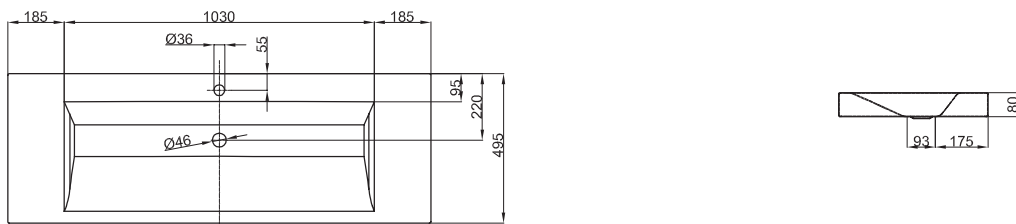

Technical Data Sheet**BETTEAQUA COUNTER TOP WASHBASIN**

Counter top washbasin right angled, 1400 x 495 x 80 mm, enamelled, with a taphole, without an overflow, incl. fastening material

Design: schmidtem design

article no.	A040 HLW1
dimension	140 x 49,5 x 8 cm
Colours	can be delivered in white, colour range BETTEFLOOR and other sanitary colours
Extras	available with the easy-to-clean surface BETTEGLAZE® PLUS

**Recommended Taps**

For optimal water fall you should use spouts with vertical outlet and aerator.

spout projection:
ca. 145 mm from centre of taphole