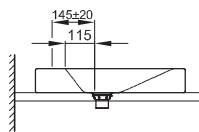

Technical Data Sheet**BETTEAQUA COUNTER TOP WASHBASIN**

Counter top washbasin right angled, 1400 x 495 x 80 mm, enamelled, with a taphole, without an overflow, incl. fastening material

Design: schmidtem design

article no.	A040 HLW1
dimension	140 x 49,5 x 8 cm
Colours	can be delivered in white, colour range BETTEFLOOR and other sanitary colours
Extras	available with the easy-to-clean surface BETTEGLAZE® PLUS

**Recommended Taps**

For optimal water fall you should use spouts with vertical outlet and aerator.

spout projection:
ca. 145 mm from centre of taphole