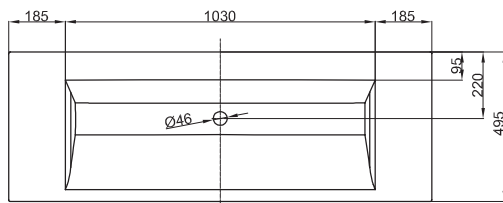

Technical Data Sheet**BETTEAQUA COUNTER TOP WASHBASIN**

Counter top washbasin right angled, 1400 x 495 x 80 mm, enamelled, without a taphole or an overflow, incl. fastening material

Design: schmidem design

article no.	A040
dimension	140 x 49,5 x 8 cm
Colours	can be delivered in white, colour range BETTEFLOOR and other sanitary colours
Extras	available with the easy-to-clean surface BETTEGLAZE® PLUS

**Recommended Taps**

For optimal water fall you should use spouts with vertical outlet and aerator.

spout projection:
distance to wall x mm + ca. 200 mm from outer edge