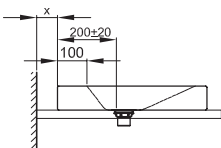

Technical Data Sheet**BETTEAQUA COUNTER TOP WASHBASIN**

Counter top washbasin right angled, 1400 x 495 x 80 mm, enamelled, without a taphole or an overflow, incl. fastening material

Design: schmidem design

article no.	A040
dimension	140 x 49,5 x 8 cm
Colours	can be delivered in white, colour range BETTEFLOOR and other sanitary colours
Extras	available with the easy-to-clean surface BETTEGLAZE® PLUS

**Recommended Taps**

For optimal water fall you should use spouts with vertical outlet and aerator.

spout projection:
distance to wall x mm + ca. 200 mm from outer edge