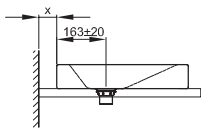

**Technical Data Sheet****BETTEAQUA COUNTER TOP WASHBASIN**

Counter top washbasin right angled, 1400 x 435 x 80 mm, enamelled, without a taphole or an overflow, incl. fastening material

Design: schmidtem design

article no.	A041
dimension	140 x 43,5 x 8 cm
Colours	can be delivered in white, colour range <b>BETTEFLOOR</b> and other sanitary colours
Extras	available with the easy-to-clean surface <b>BETTEGLAZE® PLUS</b>

**Recommended Taps**

For optimal water fall you should use spouts with vertical outlet and aerator.

spout projection:  
distance to wall x mm + ca. 163 mm from outer edge