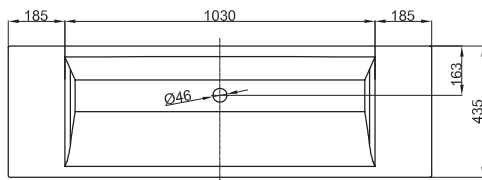

**Technical Data Sheet****BETTEAQUA COUNTER TOP WASHBASIN**

Counter top washbasin right angled, 1400 x 435 x 80 mm, enamelled, without a taphole or an overflow, incl. fastening material

Design: schmidtem design

article no.	A041
dimension	140 x 43,5 x 8 cm
Colours	can be delivered in white, colour range <b>BETTEFLOOR</b> and other sanitary colours
Extras	available with the easy-to-clean surface <b>BETTEGLAZE® PLUS</b>

**Recommended Taps**

For optimal water fall you should use spouts with vertical outlet and aerator.

spout projection:  
distance to wall x mm + ca. 163 mm from outer edge