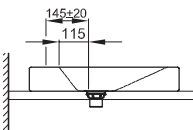

Technical Data Sheet

Design: schmidem design

BETTEAQUA COUNTER TOP WASHBASIN

Counter top washbasin right angled, 1200 x 495 x 80 mm, enamelled, with a taphole, without an overflow, incl. fastening material

article no.	A064 HLW1
dimension	120 x 49,5 x 8 cm
Colours	can be delivered in white, colour range BETTEFLOOR and other sanitary colours
Extras	available with the easy-to-clean surface BETTEGLAZE® PLUS

**Recommended Taps**

For optimal water fall you should use spouts with vertical outlet and aerator.

spout projection:
ca. 145 mm from centre of taphole