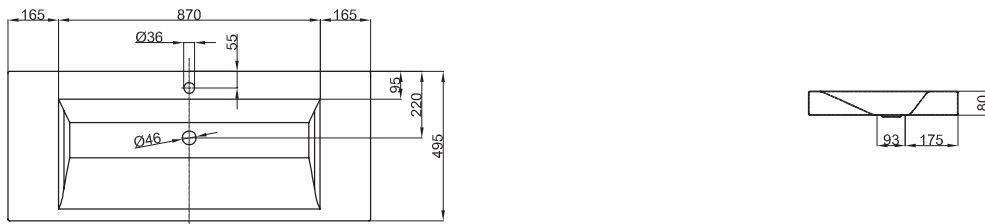

Technical Data Sheet

Design: schmidem design

BETTEAQUA COUNTER TOP WASHBASIN

Counter top washbasin right angled, 1200 x 495 x 80 mm, enamelled, with a taphole, without an overflow, incl. fastening material

article no.	A064 HLW1
dimension	120 x 49,5 x 8 cm
Colours	can be delivered in white, colour range BETTEFLOOR and other sanitary colours
Extras	available with the easy-to-clean surface BETTEGLAZE® PLUS

**Recommended Taps**

For optimal water fall you should use spouts with vertical outlet and aerator.

spout projection:
ca. 145 mm from centre of taphole