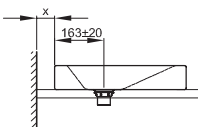

Technical Data Sheet

Design: schmidem design

BETTEAQUA COUNTER TOP WASHBASIN

Counter top washbasin right angled, 1200 x 435 x 80 mm, enamelled, without a taphole or an overflow, incl. fastening material

article no.	A065
dimension	120 x 43,5 x 8 cm
Colours	can be delivered in white, colour range BETTEFLOOR and other sanitary colours
Extras	available with the easy-to-clean surface BETTEGLAZE® PLUS

**Recommended Taps**

For optimal water fall you should use spouts with vertical outlet and aerator.

spout projection:
distance to wall x mm + ca. 163 mm from outer edge