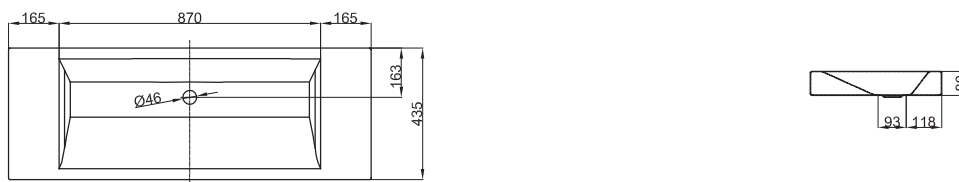

Technical Data Sheet

Design: schmidem design

BETTEAQUA COUNTER TOP WASHBASIN

Counter top washbasin right angled, 1200 x 435 x 80 mm, enamelled, without a taphole or an overflow, incl. fastening material

article no.	A065
dimension	120 x 43,5 x 8 cm
Colours	can be delivered in white, colour range BETTEFLOOR and other sanitary colours
Extras	available with the easy-to-clean surface BETTEGLAZE® PLUS

**Recommended Taps**

For optimal water fall you should use spouts with vertical outlet and aerator.

spout projection:
distance to wall x mm + ca. 163 mm from outer edge