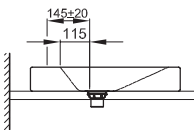

**Technical Data Sheet****BETTEAQUA COUNTER TOP WASHBASIN**

Counter top washbasin right angled, 1000 x 495 x 80 mm, enamelled, with a taphole, without an overflow, incl. fastening material

Design: schmidem design

article no.	A058 HLW1
dimension	100 x 49,5 x 8 cm
Colours	can be delivered in white, colour range <b>BETTEFLOOR</b> and other sanitary colours
Extras	available with the easy-to-clean surface <b>BETTEGLAZE® PLUS</b>

**Recommended Taps**

For optimal water fall you should use spouts with vertical outlet and aerator.

spout projection:  
ca. 145 mm from centre of taphole