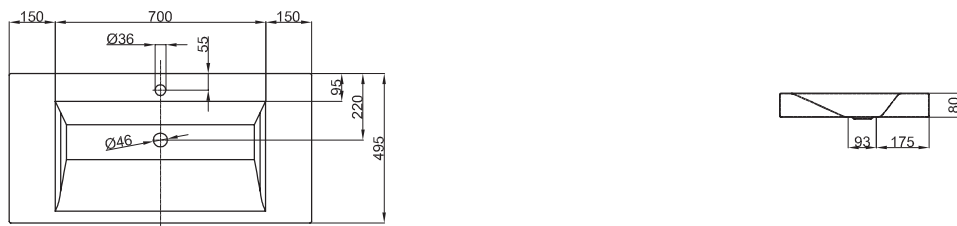

**Technical Data Sheet****BETTEAQUA COUNTER TOP WASHBASIN**

Counter top washbasin right angled, 1000 x 495 x 80 mm, enamelled, with a taphole, without an overflow, incl. fastening material

Design: schmidem design

article no.	A058 HLW1
dimension	100 x 49,5 x 8 cm
Colours	can be delivered in white, colour range <b>BETTEFLOOR</b> and other sanitary colours
Extras	available with the easy-to-clean surface <b>BETTEGLAZE® PLUS</b>

**Recommended Taps**

For optimal water fall you should use spouts with vertical outlet and aerator.

spout projection:  
ca. 145 mm from centre of taphole