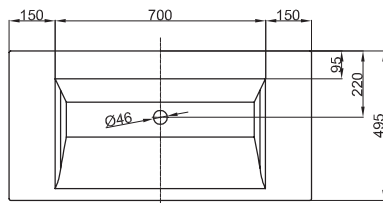

Technical Data Sheet

Design: schmidem design

BETTEAQUA COUNTER TOP WASHBASIN

Counter top washbasin right angled, 1000 x 495 x 80 mm, enamelled, without a taphole or an overflow, incl. fastening material

article no.	A058
dimension	100 x 49,5 x 8 cm
Colours	can be delivered in white, colour range BETTEFLOOR and other sanitary colours
Extras	available with the easy-to-clean surface BETTEGLAZE® PLUS

**Recommended Taps**

For optimal water fall you should use spouts with vertical outlet and aerator.

spout projection:
distance to wall x mm + ca. 200 mm from outer edge