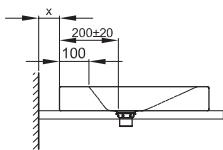

Technical Data Sheet

Design: schmidem design

BETTEAQUA COUNTER TOP WASHBASIN

Counter top washbasin right angled, 1000 x 495 x 80 mm, enamelled, without a taphole or an overflow, incl. fastening material

article no.	A058
dimension	100 x 49,5 x 8 cm
Colours	can be delivered in white, colour range BETTEFLOOR and other sanitary colours
Extras	available with the easy-to-clean surface BETTEGLAZE® PLUS

**Recommended Taps**

For optimal water fall you should use spouts with vertical outlet and aerator.

spout projection:
distance to wall x mm + ca. 200 mm from outer edge