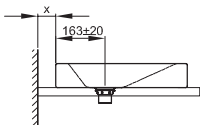

Technical Data Sheet

Design: schmidem design

BETTEAQUA COUNTER TOP WASHBASIN

Counter top washbasin right angled, 1000 x 435 x 80 mm, enamelled, without a taphole or an overflow, incl. fastening material

article no.	A059
dimension	100 x 43,5 x 8 cm
Colours	can be delivered in white, colour range BETTEFLOOR and other sanitary colours
Extras	available with the easy-to-clean surface BETTEGLAZE® PLUS

**Recommended Taps**

For optimal water fall you should use spouts with vertical outlet and aerator.

spout projection:
distance to wall x mm + ca. 163 mm from outer edge