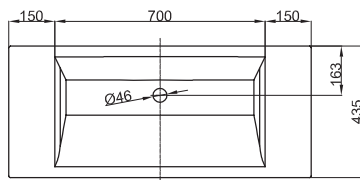

Technical Data Sheet

Design: schmidem design

BETTEAQUA COUNTER TOP WASHBASIN

Counter top washbasin right angled, 1000 x 435 x 80 mm, enamelled, without a taphole or an overflow, incl. fastening material

article no.	A059
dimension	100 x 43,5 x 8 cm
Colours	can be delivered in white, colour range BETTEFLOOR and other sanitary colours
Extras	available with the easy-to-clean surface BETTEGLAZE® PLUS

**Recommended Taps**

For optimal water fall you should use spouts with vertical outlet and aerator.

spout projection:
distance to wall x mm + ca. 163 mm from outer edge