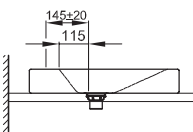

**Technical Data Sheet****BETTEAQUA COUNTER TOP WASHBASIN**

Counter top washbasin right angled, 800 x 495 x 80 mm, enamelled, with a taphole, without an overflow, incl. fastening material

Design: schmidem design

article no.	A042 HLW1
dimension	80 x 49,5 x 8 cm
Colours	can be delivered in white, colour range <b>BETTEFLOOR</b> and other sanitary colours
Extras	available with the easy-to-clean surface <b>BETTEGLAZE® PLUS</b>

**Recommended Taps**

For optimal water fall you should use spouts with vertical outlet and aerator.

spout projection:  
ca. 145 mm from centre of taphole