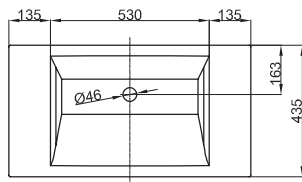

Technical Data Sheet**BETTEAQUA COUNTER TOP WASHBASIN**

Counter top washbasin right angled, 800 x 435 x 80 mm, enamelled, without a taphole or an overflow, incl. fastening material

Design: schmidem design

article no.	A043
dimension	80 x 43,5 x 8 cm
Colours	can be delivered in white, colour range BETTEFLOOR and other sanitary colours
Extras	available with the easy-to-clean surface BETTEGLAZE® PLUS

**Recommended Taps**

For optimal water fall you should use spouts with vertical outlet and aerator.

spout projection:
distance to wall x mm + ca. 163 mm from outer edge