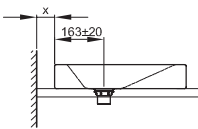

Technical Data Sheet**BETTEAQUA COUNTER TOP WASHBASIN**

Counter top washbasin right angled, 800 x 435 x 80 mm, enamelled, without a taphole or an overflow, incl. fastening material

Design: schmidem design

article no.	A043
dimension	80 x 43,5 x 8 cm
Colours	can be delivered in white, colour range BETTEFLOOR and other sanitary colours
Extras	available with the easy-to-clean surface BETTEGLAZE® PLUS

**Recommended Taps**

For optimal water fall you should use spouts with vertical outlet and aerator.

spout projection:
distance to wall x mm + ca. 163 mm from outer edge