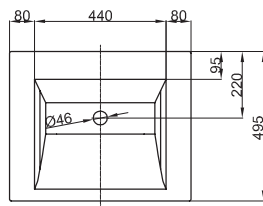

Technical Data Sheet**BETTEAQUA COUNTER TOP WASHBASIN**

Counter top washbasin right angled, 600 x 495 x 80 mm, enamelled, without a taphole or an overflow, incl. fastening material

Design: schmidem design

article no.	A044
dimension	60 x 49,5 x 8 cm
Colours	can be delivered in white, colour range BETTEFLOOR and other sanitary colours
Extras	available with the easy-to-clean surface BETTEGLAZE® PLUS

**Recommended Taps**

For optimal water fall you should use spouts with vertical outlet and aerator.

spout projection:
distance to wall x mm + ca. 200 mm from outer edge