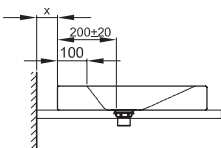

Technical Data Sheet**BETTEAQUA COUNTER TOP WASHBASIN**

Counter top washbasin right angled, 600 x 495 x 80 mm, enamelled, without a taphole or an overflow, incl. fastening material

Design: schmidem design

article no.	A044
dimension	60 x 49,5 x 8 cm
Colours	can be delivered in white, colour range BETTEFLOOR and other sanitary colours
Extras	available with the easy-to-clean surface BETTEGLAZE® PLUS

**Recommended Taps**

For optimal water fall you should use spouts with vertical outlet and aerator.

spout projection:
distance to wall x mm + ca. 200 mm from outer edge