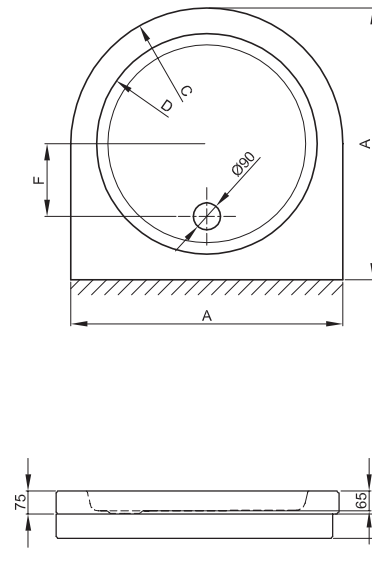

BETTEPOINT WALL WITH APRON

Dimension	A	C	D	F	article no.	drain
90 x 90 x 6,5 cm demountable plinth	900	450	365	240	1170	Ø 90
100 x 100 x 6,5 cm demountable plinth	1000	500	415	290	1171	Ø 90
					2171	

all measurements in mm