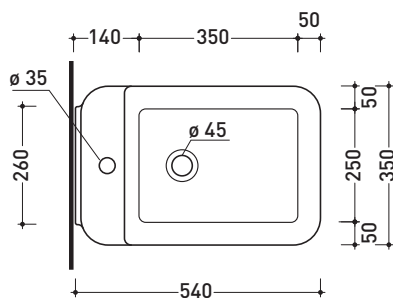

NL218

Wall hung single-hole bidet

• WITH OVERFLOW • WITHOUT TAP HOLE ON DEMAND

Complements: **Line taps bidet:** ONE - NOKÉ - SI - FOLD - X1
Line accessories: TWO - HOOP - NOKÉ - FOLD

Technical accessories: **Universal fixing bracket for wall hung wc/bidet (41/P)**
Short chrome siphon for bidet (SIFB/CR)
Stop & Go drain (PLSG)
CERAMIC Stop & Go drain (PLCE)
Two piece set chrome tap filters (RF026)

Package dim.

Weight 23 kg

Pz. Pallet n° 15

CE UNI EN 14528 - CL20

Dop-No14528

vista zenitale / zenital view

vista laterale / lateral view

sezione longitudinale / section

vista retro / back view

sizes in mm

Please consider a 2% tolerance on indicated measurements

CERAMIC: glossy finish

white black

matt finish

milky white carbone lava grey

METAL