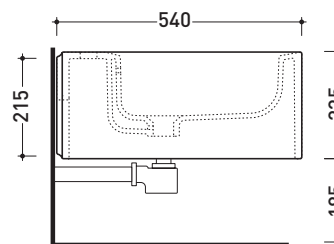

NL218

Wall hung single-hole bidet

• WITH OVERFLOW • WITHOUT TAP HOLE ON DEMAND

Complements: **Line taps bidet:** ONE - NOKÉ - SI - FOLD - X1
Line accessories: TWO - HOOP - NOKÉ - FOLD

Technical accessories: **Universal fixing bracket for wall hung wc/bidet (41/P)**
Short chrome siphon for bidet (SIFB/CR)
Stop & Go drain (PLSG)
CERAMIC Stop & Go drain (PLCE)
Two piece set chrome tap filters (RF026)

Package dim.

Weight 23 kg

Pz. Pallet n° 15

CE UNI EN 14528 - CL20

Dop-No14528

vista zenitale / zenital view

vista laterale / lateral view

sezione longitudinale / section

vista retro / back view

sizes in mm

Please consider a 2% tolerance on indicated measurements

CERAMIC: glossy finish

white black

matt finish

milky white carbone lava grey

METAL