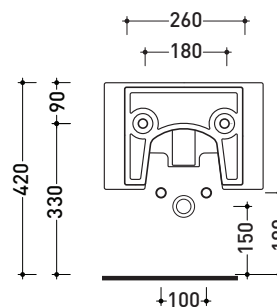

NL218

Wall hung single-hole bidet

• WITH OVERFLOW • WITHOUT TAP HOLE ON DEMAND

Complements: **Line taps bidet:** ONE - NOKÉ - SI - FOLD - X1
Line accessories: TWO - HOOP - NOKÉ - FOLD

Technical accessories: **Universal fixing bracket for wall hung wc/bidet (41/P)**
Short chrome siphon for bidet (SIFB/CR)
Stop & Go drain (PLSG)
CERAMIC Stop & Go drain (PLCE)
Two piece set chrome tap filters (RF026)

Package dim.

Weight 23 kg

Pz. Pallet n° 15

CE UNI EN 14528 - CL20

Dop-No14528

vista zenitale / zenital view

vista laterale / lateral view

sezione longitudinale / section

vista retro / back view

sizes in mm

Please consider a 2% tolerance on indicated measurements

CERAMIC: glossy finish

white black

matt finish

milky white carbone lava grey

METAL