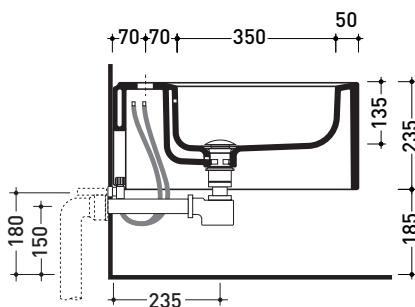

NL218

Wall hung single-hole bidet

• WITH OVERFLOW • WITHOUT TAP HOLE ON DEMAND

Complements: **Line taps bidet:** ONE - NOKÉ - SI - FOLD - X1
Line accessories: TWO - HOOP - NOKÉ - FOLD

Technical accessories: **Universal fixing bracket for wall hung wc/bidet (41/P)**
Short chrome siphon for bidet (SIFB/CR)
Stop & Go drain (PLSG)
CERAMIC Stop & Go drain (PLCE)
Two piece set chrome tap filters (RF026)

Package dim.

Weight 23 kg

Pz. Pallet n° 15

CE UNI EN 14528 - CL20

Dop-No14528

vista zenitale / zenital view

vista laterale / lateral view

sezione longitudinale / section

vista retro / back view

sizes in mm

Please consider a 2% tolerance on indicated measurements

CERAMIC: glossy finish

white black

matt finish

milky white carbone lava grey

METAL