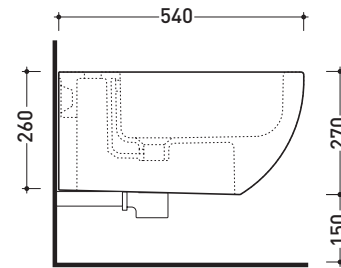

AP218

Wall hung single-hole bidet (fixing kit included art. 9008)

• WITH OVERFLOW • WITHOUT HOLE / 3 TAP HOLE ON DEMAND

Complements: **Line taps bidet:** ONE - NOKÈ - SI - FOLD - X1
Line accessories: TWO - HOOP - NOKÈ - FOLD

Package dim. | Weight 17,5 kg | Pz. Pallet n° 18

CE UNI EN 14528 - CL20 Dop-No14528

vista zenitale / zenital view

vista laterale / lateral view

sezione longitudinale / section

vista retro / back view

sizes in mm