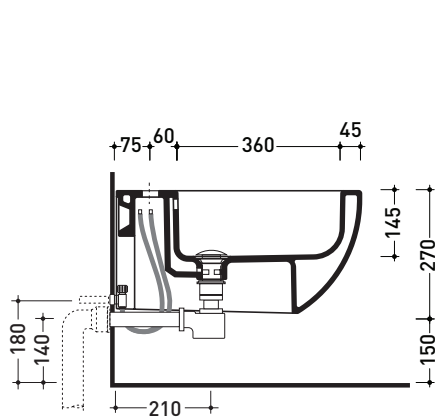

AP218

Wall hung single-hole bidet (fixing kit included art. 9008)

• WITH OVERFLOW • WITHOUT HOLE / 3 TAP HOLE ON DEMAND

Complements: **Line taps bidet:** ONE - NOKÈ - SI - FOLD - X1
Line accessories: TWO - HOOP - NOKÈ - FOLD

Package dim. | Weight 17,5 kg | Pz. Pallet n° 18

CE UNI EN 14528 - CL20 Dop-No14528

vista zenitale / zenital view

vista laterale / lateral view

sezione longitudinale / section

vista retro / back view

sizes in mm