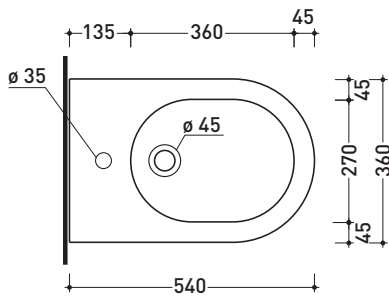

AP218

Wall hung single-hole bidet (fixing kit included art. 9008)

• WITH OVERFLOW • WITHOUT HOLE / 3 TAP HOLE ON DEMAND

Complements: **Line taps bidet:** ONE - NOKÈ - SI - FOLD - X1
Line accessories: TWO - HOOP - NOKÈ - FOLD

Package dim. | Weight 17,5 kg | Pz. Pallet n° 18

CE UNI EN 14528 - CL20 Dop-No14528

vista zenitale / zenital view

vista laterale / lateral view

sezione longitudinale / section

vista retro / back view

sizes in mm