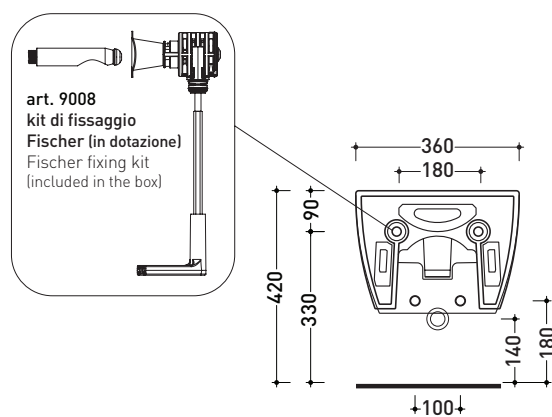

AP218

Wall hung single-hole bidet (fixing kit included art. 9008)

• WITH OVERFLOW • WITHOUT HOLE / 3 TAP HOLE ON DEMAND

Complements: **Line taps bidet:** ONE - NOKÈ - SI - FOLD - X1
Line accessories: TWO - HOOP - NOKÈ - FOLD

Technical accessories: **Universal fixing bracket for wall hung wc/bidet (41/P)**
Short chrome siphon for bidet (SIFB/CR)
Stop & Go drain (PLSG)
CERAMIC Stop & Go drain (PLCE)
Two piece set chrome tap filters (RF026)

Package dim. | Weight 17,5 kg | Pz. Pallet n° 18

CE UNI EN 14528 - CL20 Dop-No14528

vista zenitale / zenital view

vista laterale / lateral view

sezione longitudinale / section

vista retro / back view

sizes in mm