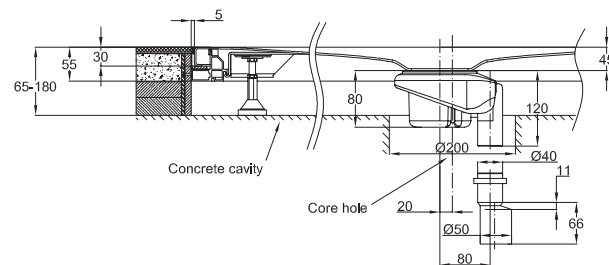

BETTEFLOOR CARO

illustration with shower waste **BETTEFLOOR** - 0,85 l/s,
standard water storage height 50 mm

illustration with shower waste vertical - 0,6 l/s
standard water storage height 50 mm (not for UK)

available with the anti-slip for **BETTEFLOOR CARO**

Dimension	A	B	G	H	I	K	R	article no.	drain
90 x 90 cm	900	900	450	450	450	450	636	7191	Ø 90
100 x 100 cm	1000	1000	500	500	500	500	707	7211	Ø 90

all measurements in mm