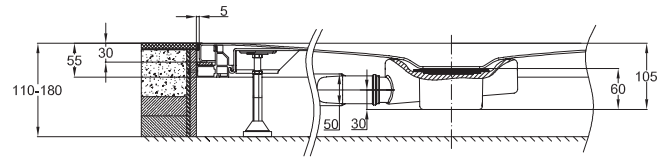

BETTEFLOOR CARO

illustration with shower waste **BETTEFLOOR** - 0,85 l/s,
standard water storage height 50 mm

illustration with shower waste vertical - 0,6 l/s
standard water storage height 50 mm (not for UK)

available with the anti-slip for **BETTEFLOOR CARO**

Dimension	A	B	G	H	I	K	R	article no.	drain
90 x 90 cm	900	900	450	450	450	450	636	7191	Ø 90
100 x 100 cm	1000	1000	500	500	500	500	707	7211	Ø 90

all measurements in mm