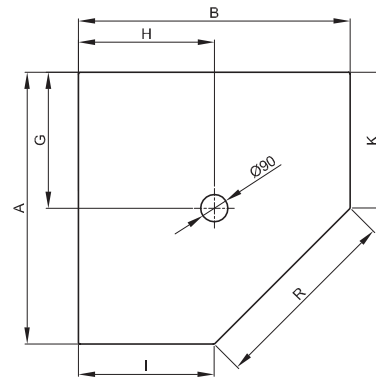

BETTEFLOOR CARO

illustration with shower waste **BETTEFLOOR** - 0,85 l/s,
standard water storage height 50 mm

illustration with shower waste vertical - 0,6 l/s
standard water storage height 50 mm (not for UK)

available with the anti-slip for **BETTEFLOOR CARO**

Dimension	A	B	G	H	I	K	R	article no.	drain
90 x 90 cm	900	900	450	450	450	450	636	7191	Ø 90
100 x 100 cm	1000	1000	500	500	500	500	707	7211	Ø 90

all measurements in mm