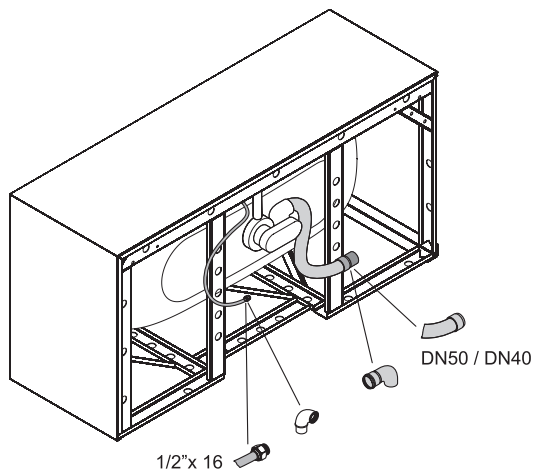

Design: Tesseraux + Partner

Adequate position to connect the drainage.

Dimension	A	B	I	K	V	article no.	volume
170 x 85 x 45 cm	1700	850	1270	507	475	3460 CELVS	<b>156 litre</b>
180 x 90 x 45 cm	1800	900	1345	545	500	3461 CELVS	<b>185 litre</b>

all measurements in mm.