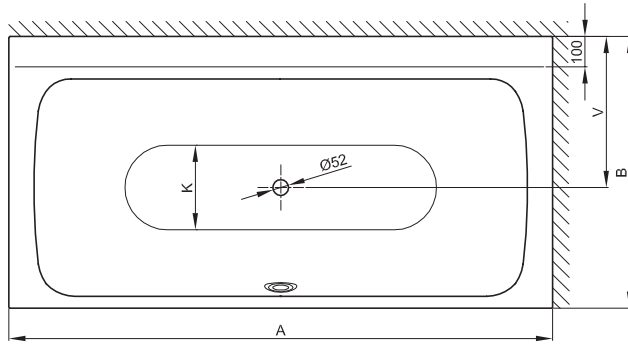

Design: Tesseraux + Partner

Adequate position to connect the drainage.

Dimension	A	B	I	K	V	article no.	volume
170 x 85 x 45 cm	1700	850	1270	507	475	3460 CELVS	<b>156 litre</b>
180 x 90 x 45 cm	1800	900	1345	545	500	3461 CELVS	<b>185 litre</b>

all measurements in mm.