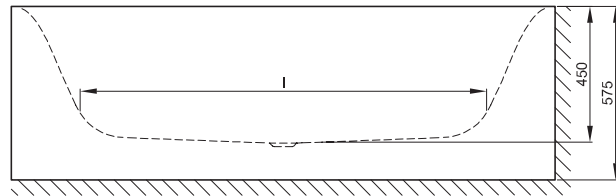

Design: Tesseraux + Partner

Adequate position to connect the drainage.

Dimension	A	B	I	K	V	article no.	volume
170 x 85 x 45 cm	1700	850	1270	507	475	3460 CELVS	<b>156 litre</b>
180 x 90 x 45 cm	1800	900	1345	545	500	3461 CELVS	<b>185 litre</b>

all measurements in mm.