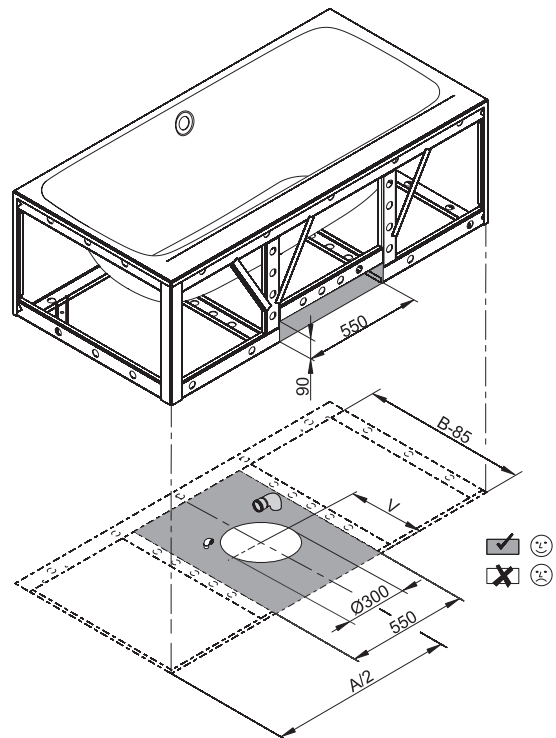

Design: Tesseraux + Partner

Adequate position to connect the drainage.

Dimension	A	B	I	K	V	article no.	volume
170 x 85 x 45 cm	1700	850	1270	507	475	3460 CELVS	<b>156 litre</b>
180 x 90 x 45 cm	1800	900	1345	545	500	3461 CELVS	<b>185 litre</b>

all measurements in mm.