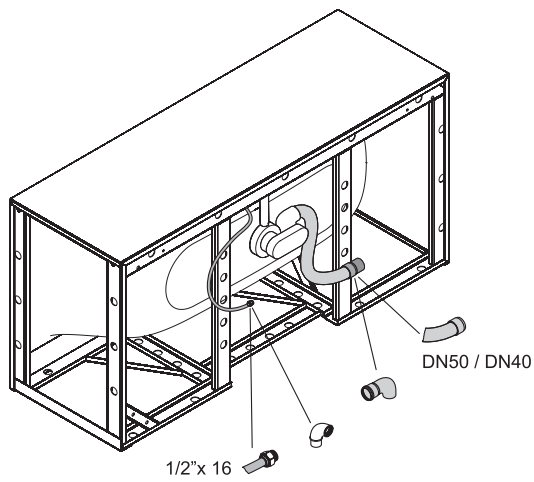

Design: Tesseraux + Partner

Adequate position to connect the drainage.

Dimension	A	B	I	K	V	article no.	volume
170 x 85 x 45 cm	1700	850	1270	507	475	3460 CERVS	<b>156 litre</b>
180 x 90 x 45 cm	1800	900	1345	545	500	3461 CERVS	<b>185 litre</b>

all measurements in mm.