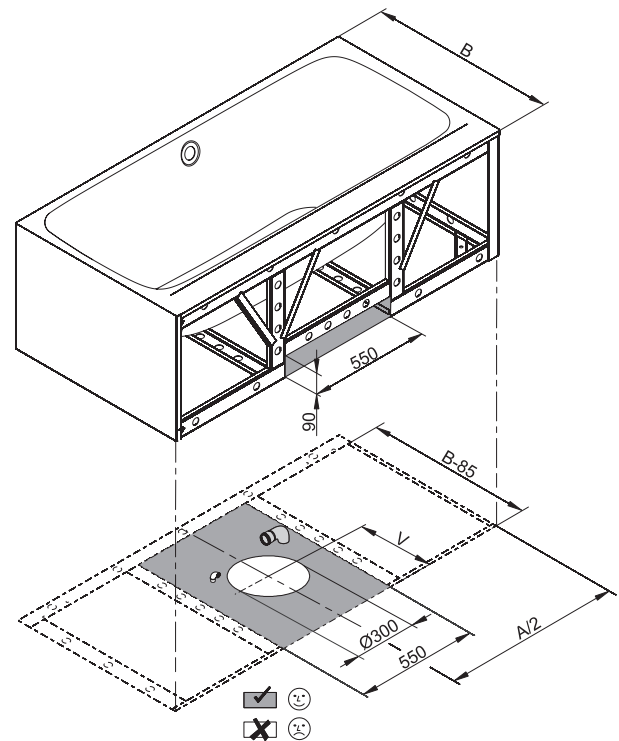

Design: Tesseraux + Partner

Adequate position to connect the drainage.

Dimension	A	B	I	K	V	article no.	volume
170 x 85 x 45 cm	1700	850	1270	507	475	3460 CERVS	<b>156 litre</b>
180 x 90 x 45 cm	1800	900	1345	545	500	3461 CERVS	<b>185 litre</b>

all measurements in mm.