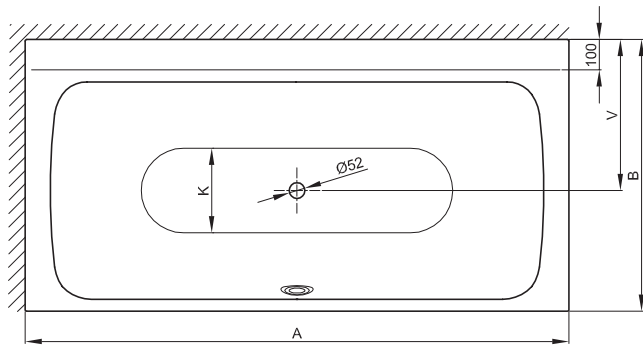

Design: Tesseraux + Partner

Adequate position to connect the drainage.

Dimension	A	B	I	K	V	article no.	volume
170 x 85 x 45 cm	1700	850	1270	507	475	3460 CERVS	<b>156 litre</b>
180 x 90 x 45 cm	1800	900	1345	545	500	3461 CERVS	<b>185 litre</b>

all measurements in mm.