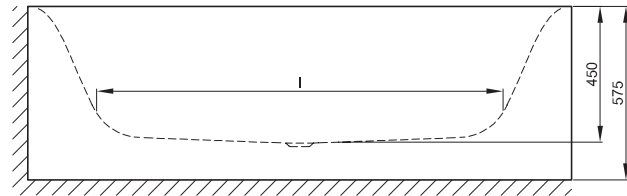

Design: Tesseraux + Partner

Adequate position to connect the drainage.

Dimension	A	B	I	K	V	article no.	volume
170 x 85 x 45 cm	1700	850	1270	507	475	3460 CERVS	<b>156 litre</b>
180 x 90 x 45 cm	1800	900	1345	545	500	3461 CERVS	<b>185 litre</b>

all measurements in mm.