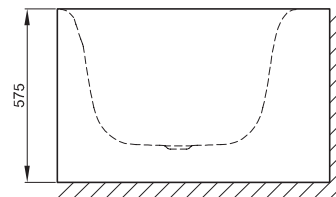

Design: Tesseraux + Partner

Adequate position to connect the drainage.

Dimension	A	B	I	K	V	article no.	volume
170 x 85 x 45 cm	1700	850	1270	507	475	3460 CERVS	<b>156 litre</b>
180 x 90 x 45 cm	1800	900	1345	545	500	3461 CERVS	<b>185 litre</b>

all measurements in mm.