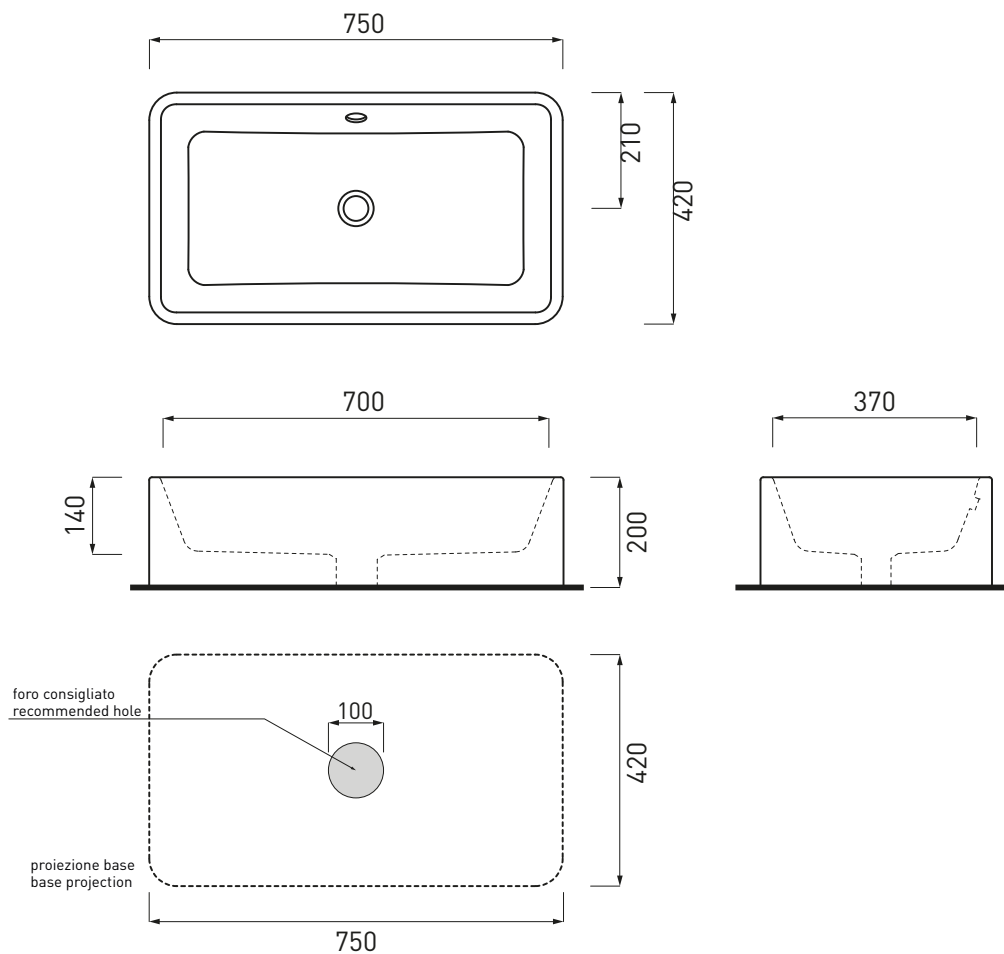

ATTENZIONE:
Superfici, pesi e misure riportate possono presentare leggere differenze rispetto ai pezzi reali, in considerazione e accordo delle caratteristiche di tolleranza intrinseche del materiale ceramico e del suo processo produttivo. L'azienda si riserva di cambiare schede tecniche e caratteristiche di funzionamento degli articoli in ogni momento e senza necessità di preavviso.

ATTENTION:
Surfaces, weights and dimensions can show some little differences compared to the real item, following typical intrinsic characteristics of ceramics material and production. The company reserves the right to change any technical specifications/ dimension and/or operating characteristics of the products at any time and without giving notice.