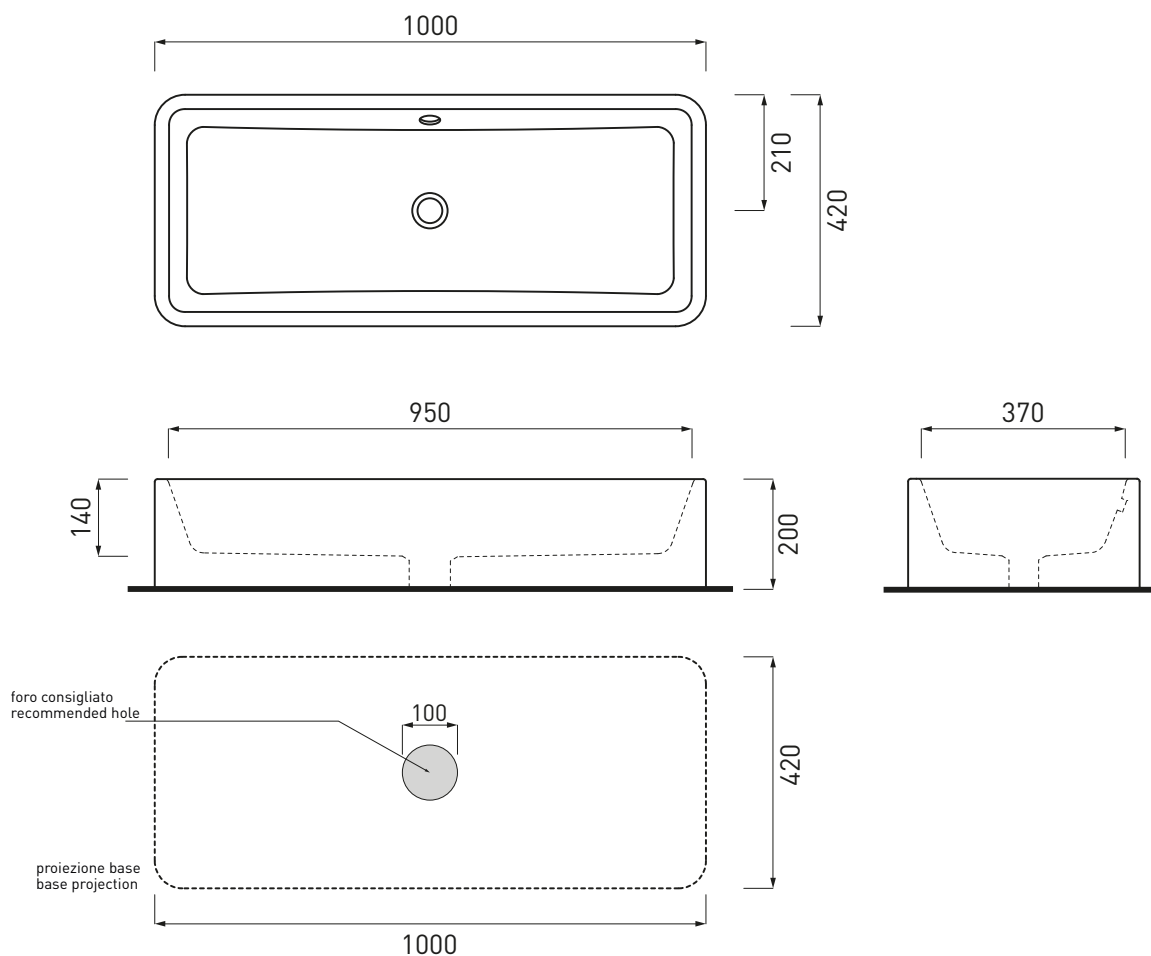

ATTENZIONE: Superfici, pesi e misure riportate possono presentare leggere differenze rispetto ai pezzi reali, in considerazione e accordo delle caratteristiche di tolleranza intrinseche del materiale ceramico e del suo processo produttivo. L'azienda si riserva di cambiare schede tecniche e caratteristiche di funzionamento degli articoli in ogni momento e senza necessità di preavviso.

ATTENTION: Surfaces, weights and dimensions can show some little differences compared to the real item, following typical intrinsic characteristics of ceramics material and production. The company reserves the right to change any technical specifications/dimension and/or operating characteristics of the products at any time and without giving notice.