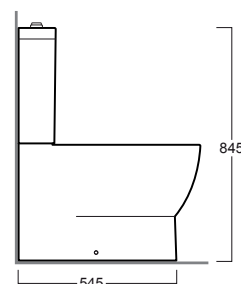

LFT

Vaso / WC

LFT 25 / LFT 26

Disegni Tecnici
Technical Drawings

Vaso monoblocco carenato Base con scarico a parete o pavimento (curva tecnica inclusa) e cassetta con coperchio.

Back to wall close coupled WC Base with wall or floor outlet (curved pipe included) and cistern with lid.

Accessori di completamento
Accessories available

- Batteria di scarico doppio flusso D 22
- Push button double flush mechanism D 22
- Coprivaso avvolgente in termoindurente cerniere cromo LFT 003
- *Wrap-around thermoset toilet seat with chrome-finish hinges LFT 003*
- Coprivaso avvolgente in termoindurente con cerniere rallentate cromo LFT 004
- *Wrap-around thermoset toilet seat with chrome-finish soft-closing hinges LFT 004*
- Scatola viti di fissaggio F82
- *Set of fixing screw F82*

Dati per montaggi
Installation Info