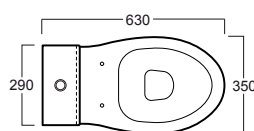

LFT

Vaso / WC

LFT 25 / LFT 26

Disegni Tecnici
Technical Drawings

Vaso monoblocco carenato Base con scarico a parete o pavimento (curva tecnica inclusa) e cassetta con coperchio.

Back to wall close coupled WC Base with wall or floor outlet (curved pipe included) and cistern with lid.

Accessori di completamento
Accessories available

- Batteria di scarico doppio flusso D 22
- Push button double flush mechanism D 22
- Coprivaso avvolgente in termoindurente cerniere cromo LFT 003
- *Wrap-around thermoset toilet seat with chrome-finish hinges LFT 003*
- Coprivaso avvolgente in termoindurente con cerniere rallentate cromo LFT 004
- *Wrap-around thermoset toilet seat with chrome-finish soft-closing hinges LFT 004*
- Scatola viti di fissaggio F82
- *Set of fixing screw F82*

Dati per montaggi
Installation Info