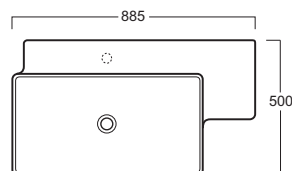

Flow

Lavabo / Washbasin

simas[®]
ACQUA SPACE

FL 02

Disegni Tecnici
Technical Drawings

Lavabo 88 rettangolare sospeso mensola
Dx predisposto monoforo

Rectangular wall hung washbasin 88 with
right shelf pre-punched for single tap hole