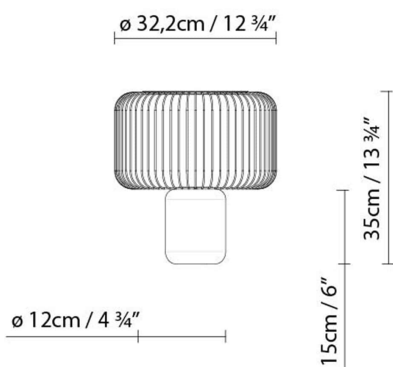

KESHI T

By David Abad

Description:

Table lamp crafted of sanded black Markina marble, and a metallic bar shade finished in matte black. Upper metallic reflector with mirror finish. Available in two sizes: LED light source. Dimmer.

KESHI T30

KESHI T50

● Black (matte)

CODE	LAMP	LIGHT SOURCE	DIM	BULB	BULB WEIGHT (kg)	LED
732051	KESHI T30	LED 12W 900lm 2700K CRI≥90 230V	DIM	A++	6,75	LED A+
732050	KESHI T50	LED 24W 1730lm 2700K CRI≥90 230V	DIM	A++	21,7	LED A+