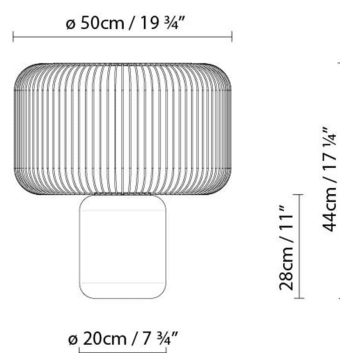

KESHI T

By David Abad

Description:

Table lamp crafted of sanded black Markina marble, and a metallic bar shade finished in matte black. Upper metallic reflector with mirror finish. Available in two sizes: LED light source. Dimmer.

KESHI T30

KESHI T50

● Black (matte)

CODE	LAMP	LIGHT SOURCE	DIM	BULB	BULB WEIGHT (kg)	LED
732051	KESHI T30	LED 12W 900lm 2700K CRI≥90 230V	DIM	A++	6,75	LED A+
732050	KESHI T50	LED 24W 1730lm 2700K CRI≥90 230V	DIM	A++	21,7	LED A+