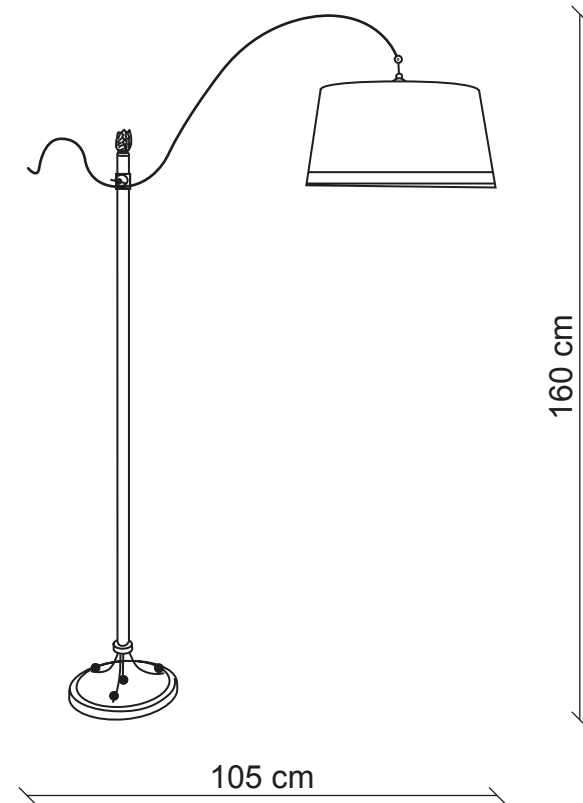

PATRIZIAGARGANTI

Firenze

BAGA 25th Anniversary
LOVELY LIGHT

art. 605

1 light Floor lamp

Finish: Antiqued brass and iron

Lampshades: Silk

Accessories: Ceramic details

m³ 0,22
m³ 0,52
Kg 21,1