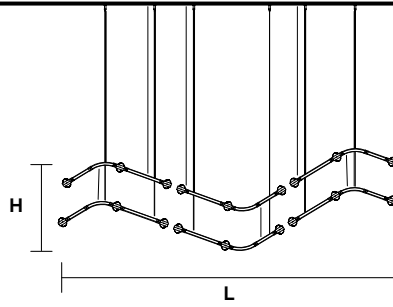

Design by: Marc Sadler

Struttura in metallo ricoperto in vetro, illuminazione LED.

Metal frame covered with glass, LED lighting system.

G03
Gold Frame
Transparent Glass

G04
Chrome Frame
Transparent Glass

G14
Burnished brass
Transparent Glass

RAQAM R2 BASIC BATCH B - MODULO 5 X 48

TECHNICAL INFORMATION

L 200 x 96 cm / 78.74" x 37.79"
H 60 cm / 23.62"
W 62 kg / 136.68 lb

288 LED LIGHTS CRI>80
3000K - 432 W - 56160 Nominal lm
Dimmable PUSH or DMX on request.