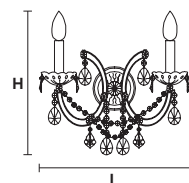

VE 944

Applique

Design by: m_p studio

MASIERO

VE944/A1

CE

L 12 cm / 4.72"
SP 20 cm / 7.87"
H 28 cm / 11.02"

 **VE 944/A1 MT - CG**
 1×E14×40 W max (not included)
 Triac Dimmable

VE944/A2

CE

L 28 cm / 11.02"
SP 20 cm / 7.87"
H 28 cm / 11.02"

 **VE 944/A2 MT - CG**
 2×E14×40 W max (not included)
 Triac Dimmable

 **VE 944/A2 RW/DW**
 2×LED source -8 W tot
 (driver included).
 Control system: DMX or Masiero
 Smart Light App