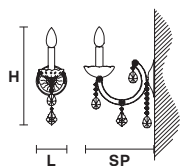

VE 944

Applique

Design by: m_p studio

MASIERO

VE944/A1

CE

L 12 cm / 4.72"
SP 20 cm / 7.87"
H 28 cm / 11.02"

 **VE 944/A1 MT - CG**
 1×E14×40 W max (not included)
 Triac Dimmable

 **VE 944/A1 RW/DW**
 1×LED source -4 W tot
 (driver included).
 Control system: DMX or Masiero
 Smart Light App

MT TRADITIONAL

G04 Shiny chrome

G03 Shiny gold

MT DYNAMIC WHITE

MT/CG

MT
Traditional version
CG
Coloured glass version

VE944/A2

CE

L 28 cm / 11.02"
SP 20 cm / 7.87"
H 28 cm / 11.02"

 **VE 944/A2 MT - CG**
 2×E14×40 W max (not included)
 Triac Dimmable

 **VE 944/A2 RW/DW**
 2×LED source -8 W tot
 (driver included).
 Control system: DMX or Masiero
 Smart Light App