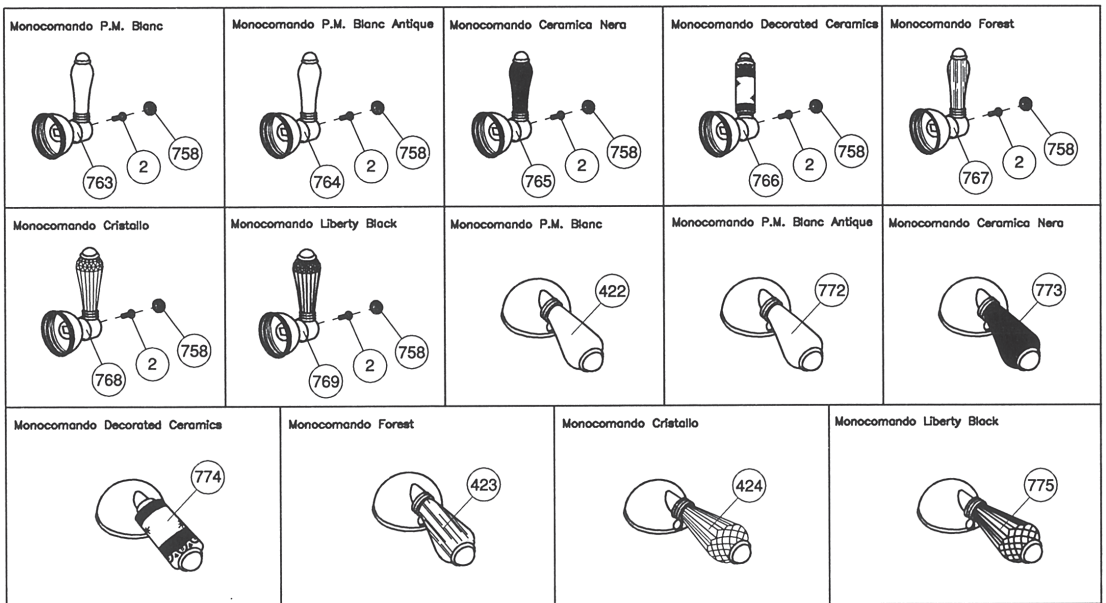

AVVERTENZE:

- Pressione d'utilizzo consigliata: 3 bar.
- Pressione massima d'utilizzo: 5 bar.

INSTRUCTIONS:

- Recommended utilisation pressure: 3 bars.
- Highest utilisation pressure: 5 bars.

ATTENZIONE: L'utilizzo a pressioni superiori determina il decadimento della garanzia.

ATTENTION: Utilisation at higher pressure allow the guarantee to laps.

NOTA: Spurgare accuratamente l'impianto prima di installare il rubinetto; si consiglia, dove possibile, il montaggio di rubinetti sottolavabo con filtro (ns. art. 5578).

NOTE: Pipework must be flushed out before connecting the tape and for all cases we advise to install, where applicable, the stop valves with incorporated filter (our ref. 5578)

OFFICINA NICOLAZZI

DAL 1960

Nicolazzi S.p.A. - 28010 ALZO di PELLA (NO), Via P. Durio 119
Tel. 0322/969672 - Fax 0322/969532 - E-mail: info@nicolazzi.it - Web: www.nicolazzi.it

Serie "CINQUANTA" Schema di montaggio "CINQUANTA" Serie Assembling diagram

Varianti leve / Variations lever

Pos.	Descrizione	Description	Cod.
2	Vite M4x10 mm	Screw M4x10 mm	C 7550
422	Leva monocomando Petit Mont Blanc	Petit Mont Blanc lever handle	C 7676
423	Leva monocomando Forest	Forest lever handle	C 7677
424	Leva monocomando Cristallo	Cristallo lever handle	C 7633
758	Placchetta per serie 50°	Plate for 50° serie	C 3450/6
763	Leva monocomando Petit M. Blanc	Petit M. Blanc lever handle	C 7676C
764	Leva monocomando Petit M. Blanc anticata	Petit M. Blanc antique lever handle	C 7676AC
765	Leva monocomando Ceramica Nera	Ceramica Nera lever handle	C 7676BC
766	Leva monocomando Decorated Ceramics	Decorated Ceramics lever handle	C 7646C
767	Leva monocomando Forest	Forest lever handle	C 7677C
768	Leva monocomando Cristallo	Cristallo lever handle	C 7633C
769	Leva monocomando Liberty Black	Liberty Black lever handle	C 7640C
772	Leva monocomando Petit M. Blanc anticata	Petit M. Blanc antique lever handle	C 7676A
773	Leva monocomando Ceramica Nera	Ceramica Nera lever handle	C 7676B
774	Leva monocomando Decorated Ceramics	Decorated Ceramics lever handle	C 7646
775	Leva monocomando Liberty Black	Liberty Black lever handle	C 7640